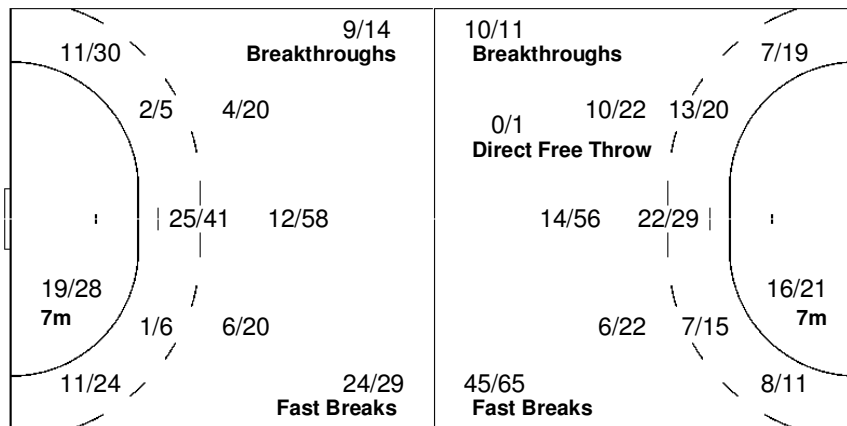

9 ACOSTA M			10 MEYER S			11 TOTOLO S			13 FERNANDEZ L			14 BIANCHI V			15 SANGUINETTI M				
3/3	1/4	2/2	2/2	4/4	3/3	1/1	1/1		1/1		1/2		1/1			0/1	2/4		
1/4	0/2	2/2	2/3			0/1	0/1	1/3	1/3	0/3	1/1			1/1	1/1	0/1	1/5		
1/1	3/3	3/5	1/2	4/5	1/1		1/1	1/1	3/3	3/3	1/1	1/1			1/2	2/2	2/2		
11-Missed	4-Post	6-Blocked	1-Post						4-Missed	2-Post	1-Blocked	1-Missed	1-Post		5-Missed	1-Post			

Team

Offence

Defence

Goalkeepers

Goals / Shots

Saves / Shots

10/10	14/23	13/19
14/30	3/16	14/24
24/29	16/17	16/26

44-Missed 20-Post 17-Blocked

10/28	13/28	0/12
15/43	11/11	10/22
9/47	9/21	6/29

1 SCHLESINGER S		
1/6	3/8	0/3
2/11	2/2	2/9
2/7	1/7	2/9

12 KOGAN V		
7/17	9/12	0/8
7/23	6/6	5/8
4/30	7/8	4/12

16 CARRATU M		
2/5	1/8	0/1
6/9	3/3	3/5
3/10	1/6	0/8