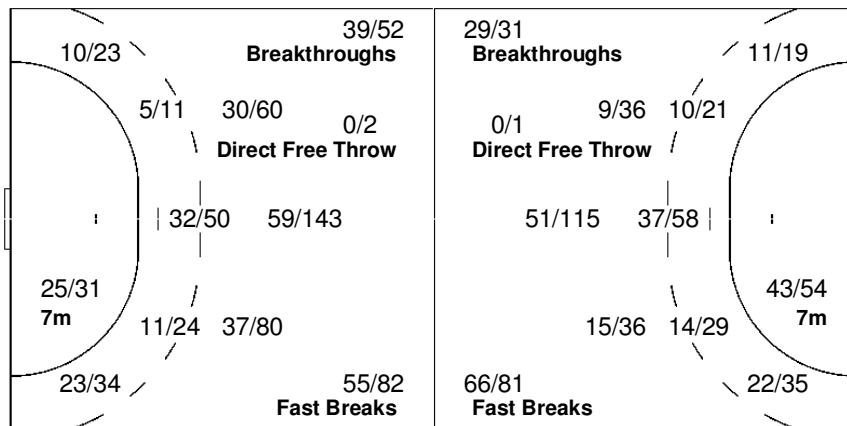

1-Missed 1-Post 2-Blocked 4-Missed 6-Post 9-Blocked 1-Missed 3-Post

10-Missed 7-Post 4-Blocked

10 FERNANDES I			11 KIALA M			13 KIALA L			14 BERNARDO N			15 CAILO E			17 TAVARES C		
1/1	2/4	3/3	5/9		8/8	3/5	0/1	8/10	0/1	0/1	1/1				0/1		1/1
2/4	0/3	3/4	6/12	0/3	10/14	1/3	0/2	4/7	1/1		4/6				1/3		
5/7	3/3	9/10	17/23	12/18	14/27	7/10	4/4	8/10	1/3	2/2	8/9	0/1					3/4

5-Missed 1-Post 16-Missed 6-Post 26-Blocked 2-Missed 3-Post

1-Missed 2-Post 1-Blocked

1-Post

Team

Offence

Defence

Goalkeepers

Goals / Shots

Saves / Shots

30/42	6/11	42/49
22/46	0/12	35/56
71/102	37/49	83/113

40-Missed 30-Post 42-Blocked

7/49	8/20	8/36
20/49	13/16	17/47
25/90	9/34	22/95

1 TAVARES M		
3/26	6/9	6/21
9/18	6/7	7/21
15/37	4/15	14/54