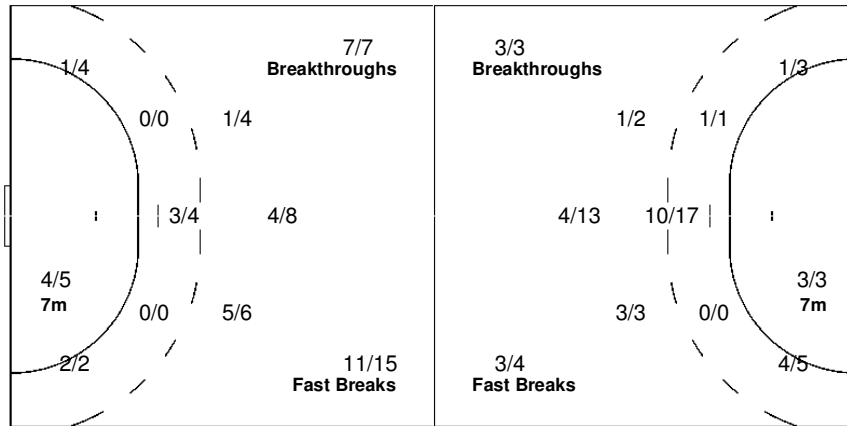

Toulon

XVIII Women's World Championship 2007

TUE 4 DEC 2007
20:30

Preliminary Round - Group D

Match No: 34
Spectators: 3.800

Match Team Statistics

ROU 38 - 33 POL

(18 - 20) (20 - 13)

Referees: KRISTIC N. (SLO) / LJUBIC P. (SLO)

ROU - Romania

Shots Distribution

Players

Goals / Shots

2 MAIER R.			5 IVAN R.			6 BALINT C.			7 OLTEANU - NECHITA A.			8 NEAGU C.			9 BRADEANU A.			10 STANCA - GALCA I.		
1/1	2/2	3/4					1/1			0/1	1/1								1/1	1/1
	0/1				0/1								0/1			0/1	1/1	1/1	0/2	
1/1	1/1															3/3				1/1
11 VADINEANU C.			14 LUCA S.			18 MAIROSU A.			19 BESE V.			99 LECUSANU G.								
			1/1				1/1	4/4			2/2									
										0/1			1/1	1/1						
						2/2	1/1	4/4		1/1	2/2									
1-Missed			1-Missed			1-Missed			1-Missed			1-Missed								
1-Missed			1-Blocked 2-Missed			1-Missed			1-Missed			1-Missed								

Team

Offence

Defence

Goalkeepers

Goals / Shots

2/2	5/6	11/12
1/1	1/7	2/3
3/3	6/6	7/7

6-Missed 1-Blocked

Saves / Shots

0/2	0/7	1/7
1/2	4/5	2/6
1/5	1/6	1/4

12 TOLNAI T.

0/1	0/1	0/1
	1/2	0/1
0/2		1/1

16 DINU L.

0/1	0/6	1/6
1/2	3/3	2/5
1/3	1/6	0/3