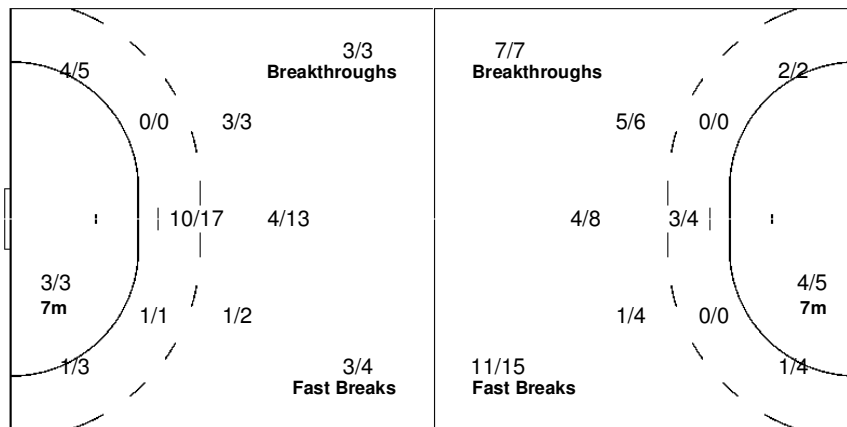

Team

Offence

Defence

Goalkeepers

Goals / Shots

2/2	7/7	6/7
1/2	1/5	4/6
4/5	5/6	3/4
2-Missed	2-Post	5-Blocked

Saves / Shots

0/2	1/6	1/12
0/1	6/7	1/3
0/3	0/6	0/7