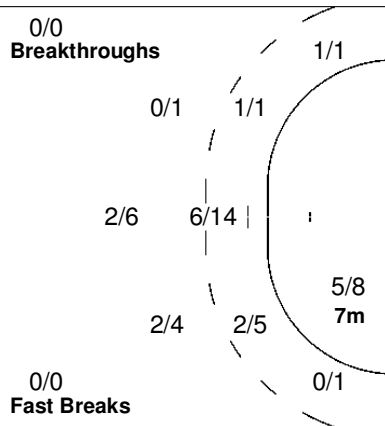

80 SPIRIDON S.

1/1	1/1	
	1/1	2/2

Team

Goals / Shots

3/4	3/3	2/2
3/4	1/2	1/3
4/7	5/5	10/16

3-Missed 5-Post 1-Blocked

Offence

Defence