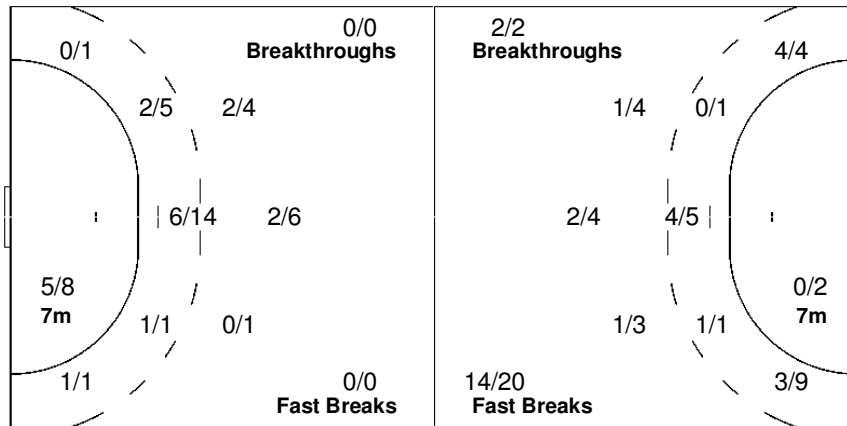

Lyon

XVIII Women's World Championship 2007

SUN 2 DEC 2007
14:30

Preliminary Round - Group C

Match No: 1
Spectators: 4.800

Match Team Statistics

AUT 32 - 19 DOM
(18 - 9) (14 - 10)

Referees: BAUM M. (POL) / GORALCZYK M. (POL)

DOM - Dominican Republic

Shots Distribution

Players

Goals / Shots

2 VAZQUEZ O.	3 HERNANDEZ C.	4 AMPARO N.	5 SANTOS I.	6 GRANADO J.	7 MATEO Y.	8 PEÑA N.
				1/1	1/1	
	0/1		1/1	0/2	5/6	
2/2	2/3	1/1	0/1	0/1	1/1	
	3-Missed 1-Post 4-Blocked			1-Missed	1-Missed 3-Blocked	
9 ANDINO M.	14 TEJEDA Y.	17 MAMBRU R.	18 DE LEON R.	21 PIERRE L.		
0/1						
1/1						

Team	Offence	Defence	Goalkeepers
Goals / Shots			Saves / Shots

1/1	1/1	0/1
1/2	0/3	7/8
6/7	0/1	3/4

5-Missed 1-Post 7-Blocked

1/4	0/3	0/2
1/4	1/2	2/3
3/7	0/5	6/16

12 SUAREZ S.

1/3	0/3	0/2
1/3	1/2	2/3
3/5	0/5	6/14

16 MEJIA E.

0/1		
0/1		
0/2		0/2

Legend:	% Efficiency	6m 6-metre Shots	7m 7-metre Shots	9m 9-metre Shots
G/S Goals / Shots	Wing Wing Shots	FB Fast Breaks	BT Breakthroughs	EX Exclusions
S/S Saves / Shots	TF Technical Faults	ST Steals	BS Blocked Shots	TP Time Played
AS Assists	RC Red Cards	n/a not applicable	2Min 2 Minute Suspensions	
YC Yellow Cards				
+ 2 Minute + 2 Minute Suspensions