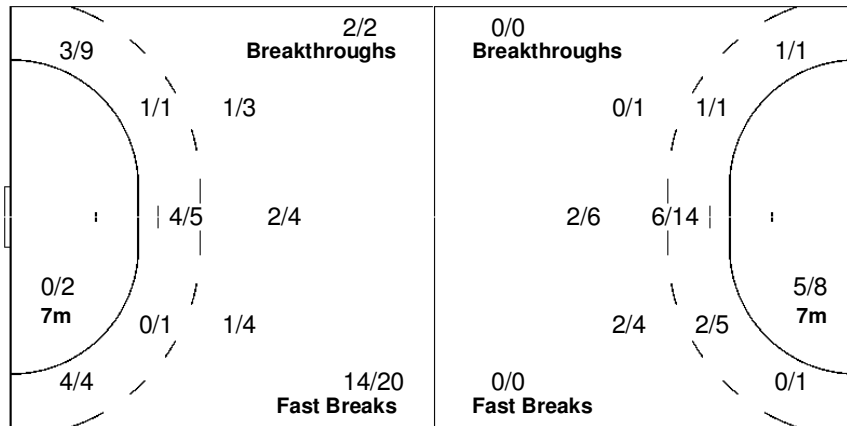

80 SPIRIDON S.

1/1	1/1	
	1/1	2/2

Team

Goals / Shots

3/4	3/3	2/2
3/4	1/2	1/3
4/7	5/5	10/16

3-Missed 5-Post 1-Blocked

Offence

Defence