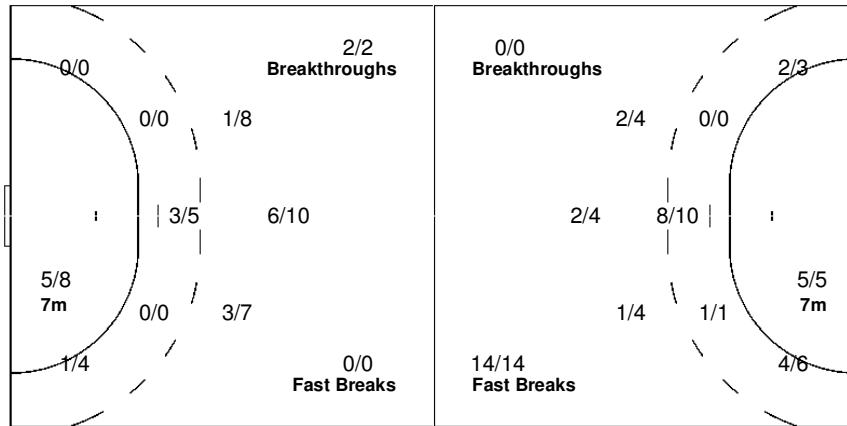

Toulon

XVIII Women's World Championship 2007

MON 3 DEC 2007
18:30

Preliminary Round - Group D

Match No: 15
Spectators: 2.100

Match Team Statistics

TUN 21 - 39 ROU
(11 - 17) (10 - 22)

Referees: GATELIS M. (LTU) / MAZEIKA V. (LTU)

TUN - Tunisia

Shots Distribution

Players

Goals / Shots

3 GHRIBI S.	4 KOUKI M.	5 MANNAI R.	6 FEKIH ROMDHANE A.	7 FADHLOUN S.	8 KHOULDI I.	9 MSAAD H.
1/1		1/1	1/2		0/1 2/2 3/3	0/1 0/1 1/1
1-Blocked		1-Missed	1-Missed 1-Post		1-Post	1-Missed
10 TOUMI R.	11 JAOUADI I.	15 ZEKRI N.	18 ABDELHAK H.	20 CHEBBAH M.		
0/1 0/1 0/1		0/2 3/4	1/1 0/1	1/1 1/1 4/4		
1-Missed 1-Blocked			3-Blocked	1-Post		

Team

Offence

Defence

Goalkeepers

Goals / Shots

1/2	0/1	
0/2	2/3	0/1
6/8	0/1	12/14
4-Missed	3-Post	5-Blocked

Saves / Shots

0/5	1/3	0/4
5/7		0/4
1/4	0/9	0/10

1 BEN SLAMA N.

0/2	0/1	0/2
2/2		0/3
1/1	0/1	0/6

16 TERED R.

0/3	1/2	0/2
3/5		0/1
0/3	0/8	0/4