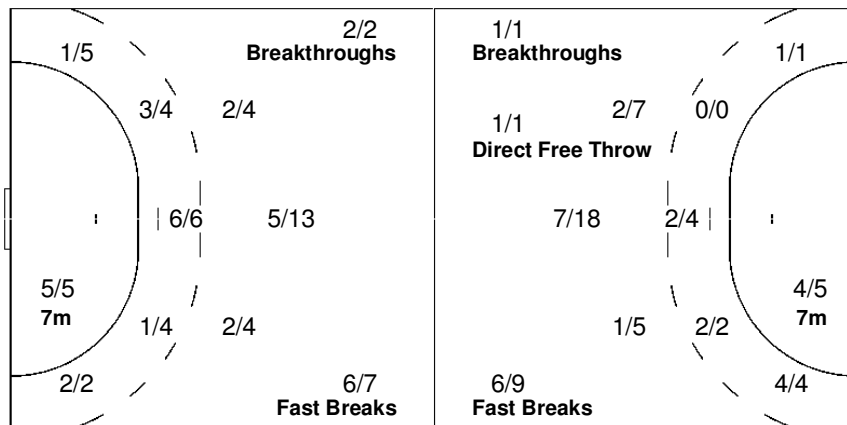

Team

Offence

Defence

Goalkeepers

Goals / Shots

5/5	2/3	4/5
9/12		2/4
6/8	2/4	5/5

6-Missed 3-Post 1-Blocked

Saves / Shots