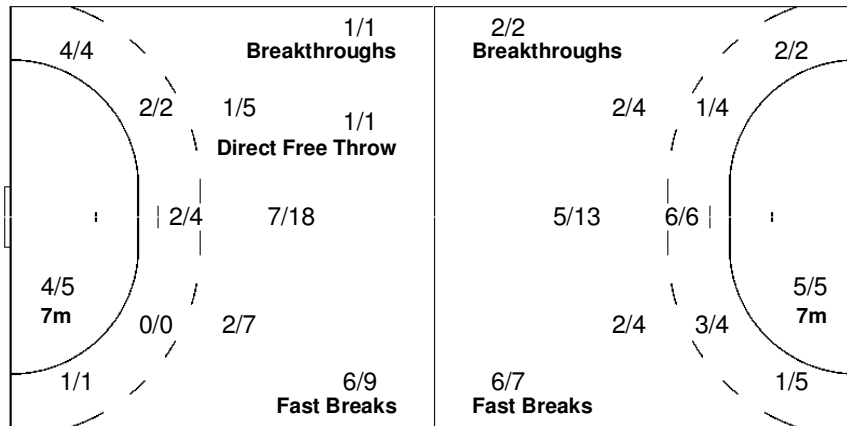

Team

Offence

Defence

Goalkeepers

Goals / Shots

1/5	2/4	3/5
1/4	1/1	4/5
7/9	4/4	8/11

5-Missed 2-Post 2-Blocked

Saves / Shots

0/5	1/3	1/5
3/12		2/4
2/8	2/4	0/5

1 KATSUDA S.

0/1	1/3	0/1
3/8		1/2
2/6	2/4	0/4

12 HIDA K.

0/4		1/4
0/4		1/2
0/2		0/1

Legend:	% Efficiency	6m 6-metre Shots	7m 7-metre Shots	9m 9-metre Shots
G/S Goals / Shots	WingWing Shots	FB Fast Breaks	BT Breaktroughs	EX Exclusions
S/S Saves / Shots	TF Technical Faults	ST Steals	BS Blocked Shots	TP Time Played
AS Assists	RC Red Cards	n/a not applicable	2Min2 Minute Suspensions	
YC Yellow Cards				
+ 2 Minute + 2 Minute Suspensions				