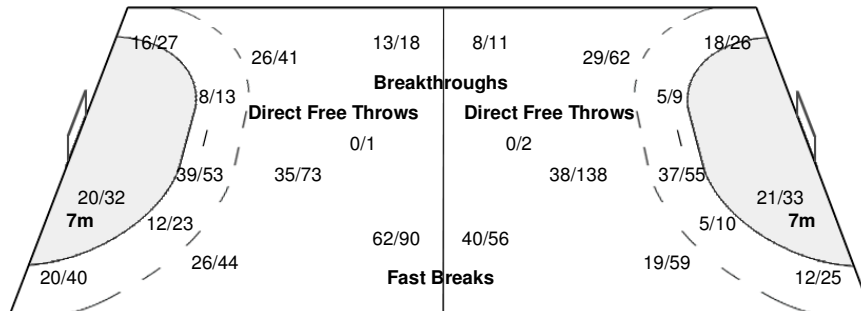

XXI Men's World Championship 2009

Croatia

Cumulative Statistics

SWE - Sweden

After 9 Matches

Shots Distribution

Players

Goals / Shots

3 GUSTAFSSON M			4 LUNDSTRÖM H			5 ANDERSSON K			6 KÄLLMAN J			7 JERNEMYR M			8 KARLSSON L			9 LENNARTSSON J		
7/7		6/6	3/4	3/3	1/1	7/8	1/1	4/4	4/7	5/7	4/6				0/1	0/1	1/2	1/3	3/5	2/4
2/3	1/1				0/1	2/3	2/4	0/1	4/8		6/8				1/1		2/2	5/9	2/2	3/5
3/3		3/3	2/2	2/2	0/2	6/7	0/2	5/7	4/8	1/1	9/13				1/1	2/2	2/2	4/4		3/3
2-Post			1-Missed			3-Missed2-Post			3-Blocked 2-Missed2-Post						3-Missed2-Post					
11 DODER D			13 STENBÄCKEN J			14 ARRHENIUS R			15 LARHOLM J			17 CARLÉN O			18 KARLSSON T			19 JAKOBSSON J		
4/5	2/3	7/8			1/1	3/3		1/2	8/9	4/4	5/6	4/4	0/1	3/5					1/1	1/1
3/9	1/4	4/6	0/1			5/8		5/9	1/7		7/10	2/4	0/2					2/2		0/2
6/9	8/8	5/7	1/2		3/3	3/4	1/1	3/3	6/7	6/8	6/10	4/4	1/4	7/7		1/1	1/1	3/3		
9-Missed1-Post 4-Blocked			1-Post 1-Blocked 2-Missed1-Post			2-Missed1-Post 3-Blocked 1-Missed3-Post			1-Blocked 1-Missed1-Post			3-Missed3-Post								

Team

Goals / Shots

41/52	20/27	36/46
29/57	6/13	28/46
44/57	22/29	50/65
31-Missed 19-Post 12-Blocked		

Offence

Defence

Goalkeepers

Saves / Shots

13/27	16/23	5/32
31/54	17/20	23/49
14/84	14/30	17/63

1 PALICKA A

5/7	1/6	2/9
14/22	7/7	2/4
3/33	3/6	6/21

12 SJÖSTRAND J

4/10	6/7	3/14
10/17	5/7	10/27
5/27	5/13	7/27

16 SANDSTRÖM P

4/10	9/10	0/9
7/15	5/6	11/18
6/24	6/11	4/15

Legend:

G/S Goals/Shots	% Efficiency	6m 6-metre Shots	7m 7-metre Shots	9m 9-metre Shots
S/S Saves/Shots	Wing Wing Shots	FB Fast Breaks	BT Breakthroughs	EX Exclusions
AS Assists	TF Technical Faults	ST Steals	BS Blocked Shots	TP Time Played
YC Yellow Cards	RC Red Cards	n/a not applicable	PL Placement	MP Matches Played
PR Preliminary Round	QF Quarterfinal	SF Semifinal	GM Gold Medal Match	BM Bronze Medal Match
2Min 2 Minute Suspensions	DSQ Disqualified	PC Presidents Cup