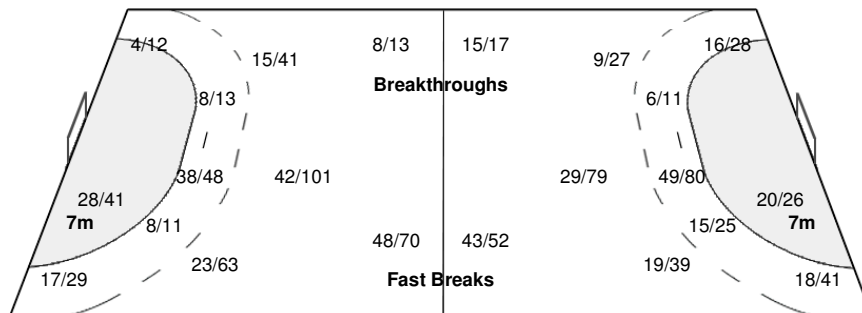

XXI Men's World Championship 2009

Croatia

Cumulative Statistics

KOR - Korea

After 9 Matches

Shots Distribution

Players

Goals / Shots

2 JEONG Y			3 SIM J			6 KIM T			8 PARK J			10 PARK C			11 LEE S			14 OH Y		
5/6	3/5	4/5			2/4	3/4	0/1	3/5	1/1	5/5	6/6		2/2	0/1				2/5		4/4
2/5	0/3	2/5	4/5	3/5	1/4	2/6	1/1	3/3	6/8	0/2	3/3	1/2	0/1	2/2	0/1			1/2	2/4	3/7
14/19	2/2	5/7	9/9	8/8	1/4	4/7		1/1	3/4	3/3	4/4							4/12	4/4	7/9
3-Missed 1-Post			6-Blocked 4-Missed 1-Post			4-Blocked 3-Missed 1-Post			3-Blocked 1-Missed 1-Post									6-Missed 2-Post 14-Blocked		

17 CHO H			19 YU D			20 YOON C			22 LEE E			23 LEE J			24 LEE J		
			1/1	0/1	1/4		2/2	3/3	1/1	1/1	2/2				7/9	2/2	2/3
			2/4		2/6	2/2	1/2	2/5	3/3	0/1	0/1				5/8	2/6	4/8
			9/9	2/4	1/2	2/2	0/1	3/4	1/1	1/1	2/3				12/16	5/7	9/19
2-Missed 1-Post			2-Missed 1-Post			1-Blocked 1-Missed 1-Post			1-Blocked						7-Missed 2-Post 7-Blocked		

Team

Goals / Shots

20/27	17/23	25/33
28/46	9/25	22/44
58/79	25/30	33/53

29-Missed 11-Post 36-Blocked

Offence

Defence

Goalkeepers

Saves / Shots

8/32	11/29	8/37
40/66	9/15	24/51
15/53	10/28	9/62

1 YONG M

		0/2
2/2		1/1
		1/3

12 PARK C

4/17	6/12	3/14
16/28	7/13	12/29
5/19	4/10	2/25

16 KANG I

4/15	5/17	5/21
22/36	2/2	11/21
10/34	6/18	6/34

Legend:

G/S Goals/Shots	% Efficiency	6m 6-metre Shots	7m 7-metre Shots	9m 9-metre Shots
S/S Saves/Shots	Wing Wing Shots	FB Fast Breaks	BT Breakthroughs	EX Exclusions
AS Assists	TF Technical Faults	ST Steals	BS Blocked Shots	TP Time Played
YC Yellow Cards	RC Red Cards	n/a not applicable	PL Placement	MP Matches Played
PR Preliminary Round	QF Quarterfinal	SF Semifinal	GM Gold Medal Match	BM Bronze Medal Match
2Min 2 Minute Suspensions	DSQ Disqualified	PC Presidents Cup