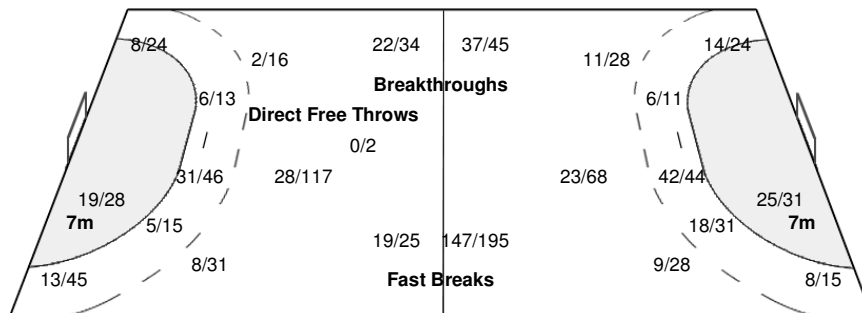

Team

Goals / Shots

8/15	7/20	10/13
14/32	0/15	12/31
48/64	16/40	46/62
41-Missed 14-Post 49-Blocked		

Offence

Defence

Goalkeepers

Saves / Shots

2/42	6/42	2/43
15/41	9/10	14/38
23/100	13/36	13/85

1 LOKAM K		
2/41	6/35	2/41
15/40	9/10	13/35
23/95	12/25	11/78

Legend:			
G/S Goals/Shots	% Efficiency	6m 6-metre Shots	7m 7-metre Shots
S/S Saves/Shots	Wing Wing Shots	FB Fast Breaks	BT Breakthroughs
AS Assists	TF Technical Faults	ST Steals	BS Blocked Shots
YC Yellow Cards	RC Red Cards	n/a not applicable	PL Placement
PR Preliminary Round	QF Quarterfinal	SF Semifinal	GM Gold Medal Match
2Min 2 Minute Suspensions	DSQ Disqualified	PC Presidents Cup	BM Bronze Medal Match
			TP Time Played
			MP Matches Played
			EX Exclusions