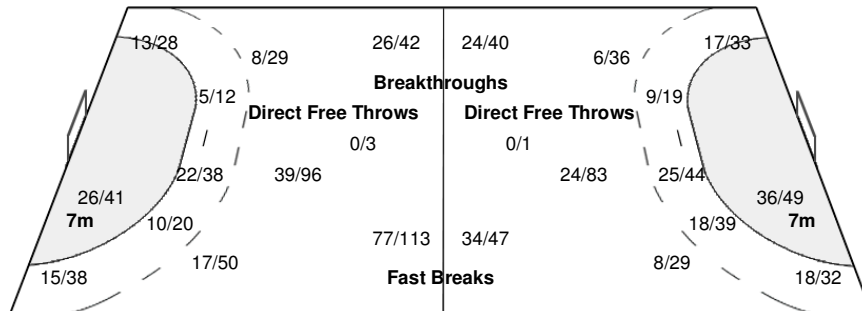

XIX Women's World Championship 2009

China

Cumulative Statistics

FRA - France After 10 Matches

Shots Distribution

Players

Goals / Shots

2 GOUDJO A			3 DANCETTE B			5 AYGLON C			7 PINEAU A			8 MENDY C			9 BAUDOIN P			15 JELIC V		
1/2	3/3				1/1	4/4		4/4	1/2	0/2	3/3	6/6	1/1	2/3	0/1	4/6	6/7			
2/3		2/2	1/3			2/3		0/3	5/9	0/1	1/4	2/3		1/3	1/2	0/1	6/6			
3/3		3/3	1/1			4/5	5/9	3/6	9/11	3/5	7/9	4/4	0/1	4/4	6/7	2/5	3/4			
1-Missed			2-Post			2-Missed 4-Post			5-Blocked 11-Missed 3-Post			5-Blocked 6-Missed 6-Post			1-Blocked 2-Missed 4-Post			1-Blocked		

17 DEMBELE S			18 DEROIN A			19 VANPARYS-TORRES C			20 TERVEL R			21 LIMAL M			22 PIEJOS K			24 SIGNATE M		
1/2	0/2	1/2	2/3	2/3	1/3	1/1		1/1	1/2		3/3	4/5		6/6	3/3	2/4	1/2	4/4	2/3	1/1
3/6	1/1	4/8	3/5		1/6			0/1			3/3	2/8	0/1	4/4	3/6	0/2	0/2		0/2	1/6
5/5	1/5	14/14	3/3		0/2	0/1		1/1	1/1	1/1	4/6	4/7	0/2	8/9	7/7	2/4	1/3	12/15	4/6	10/12
4-Missed 5-Post			1-Blocked 2-Missed 5-Post			6-Blocked 2-Missed 1-Post			3-Missed 1-Post			5-Missed 5-Post			5-Blocked 4-Missed			11-Missed-Post 9-Blocked		

Team

Goals / Shots

27/33	12/23	33/39
24/49	1/8	23/49
60/71	19/39	59/75
53-Missed 38-Post 33-Blocked		

Offence

Defence

Goalkeepers

Saves / Shots

11/36	8/20	10/36
21/46	6/6	25/43
17/71	12/23	13/61

1 PRADEL L		

12 LEYNAUD A		
5/21	7/14	8/25
12/28	5/5	14/25
8/51	8/15	7/36

16 DARLEUX C		
6/15	1/6	2/11
9/18	1/1	11/18
9/20	4/8	6/25

Legend:		
G/S Goals/Shots	% Efficiency	6m 6-metre Shots
S/S Saves/Shots	Wing Wing Shots	7m 7-metre Shots
AS Assists	TF Technical Faults	BT Breakthroughs
YC Yellow Cards	RC Red Cards	BS Blocked Shots
PR Preliminary Round	QF Quarterfinal	PL Placement
2Min 2 Minute Suspensions	DSQ Disqualified	GM Gold Medal Match
		9m 9-metre Shots
		EX Exclusions
		TP Time Played
		MP Matches Played
		BM Bronze Medal Match
		n/a not applicable
		SF Semifinal
		PC Presidents Cup