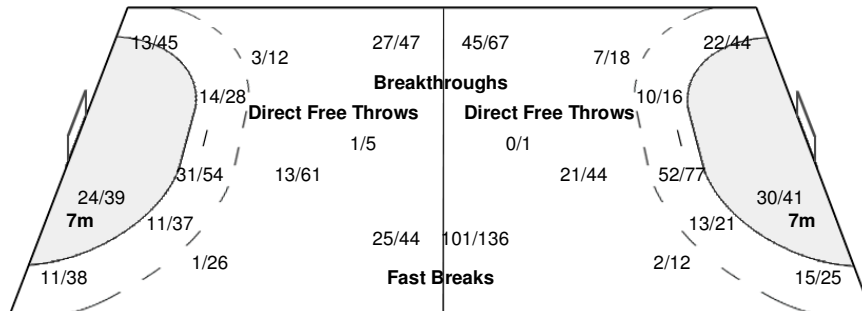

Team

Goals / Shots

10/12	3/10	9/12
11/34	2/14	27/50
45/67	16/47	51/63
46-Missed 30-Post 50-Blocked		

Offence

Defence

Goalkeepers

Saves / Shots

2/41	5/27	5/42
20/48	18/19	12/38
14/99	18/42	11/67

1 MENDOZA G		
2/12	1/13	0/11
6/13	8/8	3/12
3/23	5/17	1/15

12 CISTERNA A		
0/29	4/14	5/31
14/35	10/11	9/26
11/76	13/25	10/52

Legend:			
G/S Goals/Shots	% Efficiency	6m 6-metre Shots	7m 7-metre Shots
S/S Saves/Shots	Wing Wing Shots	FB Fast Breaks	BT Breakthroughs
AS Assists	TF Technical Faults	ST Steals	BS Blocked Shots
YC Yellow Cards	RC Red Cards	n/a not applicable	PL Placement
PR Preliminary Round	QF Quarterfinal	SF Semifinal	GM Gold Medal Match
2Min 2 Minute Suspensions	DSQ Disqualified	PC Presidents Cup	BM Bronze Medal Match
TP Time Played	MP Matches Played		