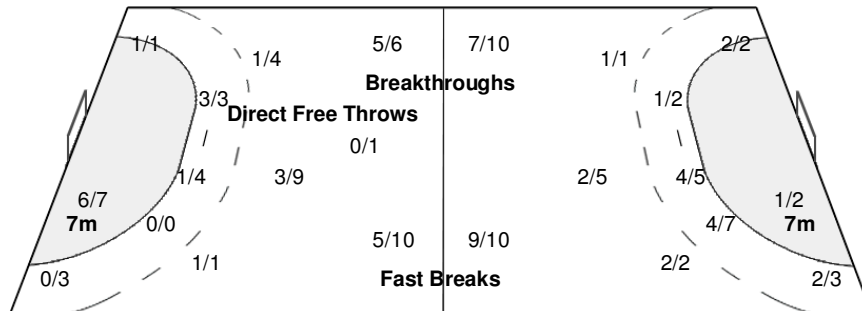

Wuxi

XIX Women's World Championship 2009 China

TUE 15 DEC 2009
19:00

Final Round (Classification 19th-20th place)

Spectators: 200

Match Team Statistics

Match No: 99

CGO 26 - 35 ARG

(9 - 18) (17 - 17)

Referees: BEJI A / FARAH S (TUN)

CGO - Congo

Shots Distribution

Players

Goals / Shots

2 OKOKO J	3 LEKIBI D	4 EYALA DELPOKO H	5 OKOMBA C	6 ESSPONDO P	7 KIBAMBA NKEMBO L	8 NGALOYI BOYEMBE M
2/2 1/1 1/1	0/1 1/1	0/2 0/1	1/1	0/1	1/1 2/2 2/4	0/1 0/1
1-Missed 1-Post		1-Missed		1-Post	1-Missed 1-Blocked	1-Post

9 BASSARILA N	10 MAVOUNGOU E	11 OKOYE MBON C	14 NGOLI MADZOU P	15 LOEMBA A
1/2 1/1	1/1 0/1 1/1	2/2 1/2 4/4	2/2	2/2
1-Missed	1-Blocked 1-Missed			

Team Goals / Shots

3/5	1/6	6/6
2/3		1/2
7/9		6/8
5-Missed	3-Post	2-Blocked

Offence