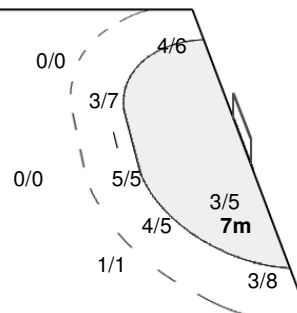

Defence

Goalkeepers Saves / Shots

0/3	0/1	1/2
4/6		5/8
3/9	3/7	0/12

1 HARBORT J

0/1	0/1	
1/1		4/6
1/2	1/2	0/5

12 KENT C

0/2		1/2
3/5		1/2
2/7	2/5	0/7