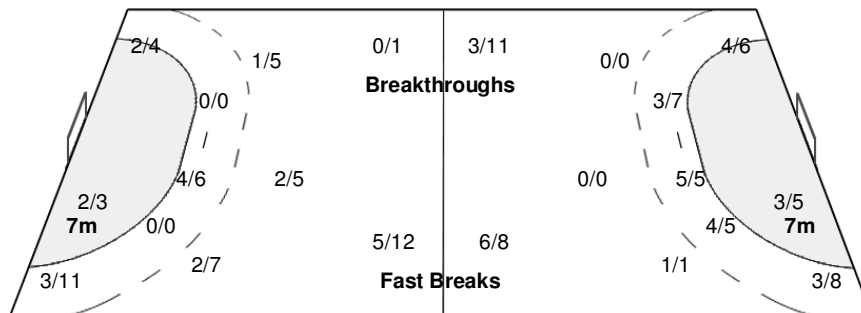

Wuxi

XIX Women's World Championship 2009 China

TUE 15 DEC 2009
14:00

Final Round (Classification 23th-24th place)

Spectators: 25

Match Team Statistics

Match No: 97

AUS 21 - 32 CHI

(6 - 14) (15 - 18)

Referees: CHEN S / LU M (CHN)

AUS - Australia

Shots Distribution

Players

Goals / Shots

3 HUDSON-GOFERS A	6 KELLY V	7 SORENSEN S	8 BOULTON R	9 KELLY M	14 McAFEE M	16 BOYD R
2/2 0/1	1/1	1/1 0/1	0/2 0/1	0/1 0/1	1/1	1/2 1/4
1-Post		2-Post	2-Missed 2-Post	1-Missed	1-Blocked 1-Missed	1-Missed

17 BRUNSBURG V	19 MELLOR M	21 van der MERWE G	22 THOMAS A	27 FEARNSIDE J
1/3 0/1	1/1 1/1	1/2	1/1 2/2	1/2 1-Missed
2-Missed			2-Missed	1-Missed

Team Goals / Shots

4/4	1/1	2/3
0/2	0/1	0/2
7/11	0/2	7/12
10-Missed	5-Post	1-Blocked

Offence