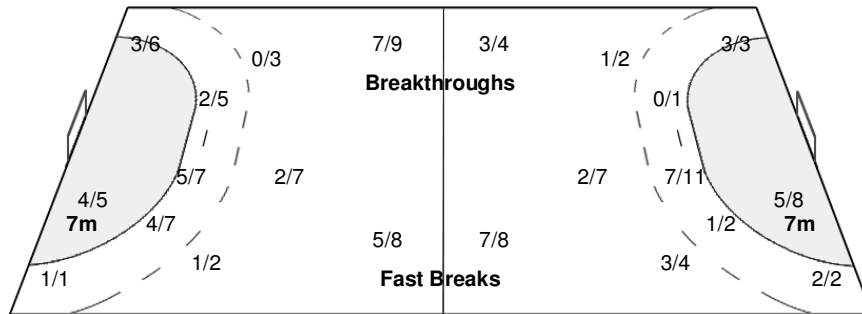

Suzhou

XIX Women's World Championship 2009

China

TUE 15 DEC 2009
21:15

Main Round Group M II

Spectators: 1.000

Match Team Statistics

Match No: 95

ROU 34 - 34 KOR

(13 - 19) (21 - 15)

Referees: GEIPEL L / HELBIG M (GER)

KOR - Korea

Shots Distribution

Players

Goals / Shots

2 WOO S			3 KIM O			4 LEE E			6 JUNG J			9 KIM C			10 LEE S			13 YOO H		
1/1	1/1		1/1		0/1			1/1	1/1	1/1		2/2		3/3	1/2					
1/1	2/2	1/1	1/1		2/2			0/1		1/2	1/1			1/2	1/1					
2-Post			2-Missed 3-Post			1-Post			1-Missed 2-Post			2-Blocked			1-Post					
14 KANG J			15 MYOUNG B			17 PARK H			19 YU E			20 MOON P								
						1/1	1/1				1/1					1/1				
								1/1	0/1											
								1/1	1/2	0/1		1/2	1/1	2/2						
						1-Post			2-Post											

Team Goals / Shots

4/4	3/3	3/3
3/5	0/1	4/4
5/8	5/8	7/7
3-Missed 12-Post 2-Blocked		

Offence