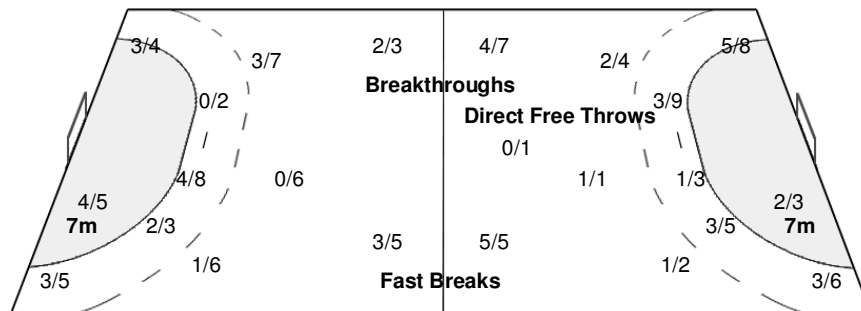

Yangzhou

XIX Women's World Championship 2009

China

TUE 15 DEC 2009
21:00

Main Round Group M I

Spectators: 2.500

Match Team Statistics

Match No: 93

DEN 25 - 30 RUS

(12 - 13) (13 - 17)

Referees: RALUY O / SABROSO A (ESP)

DEN - Denmark

Shots Distribution

Players

Goals / Shots

2 MELGAARD M	3 KVIESGAARD M	5 AUGUSTESEN M	8 MORTENSEN L	9 DALBY C	11 LUND NIELSEN L	15 LARSEN P
1/1	3/3	0/1	1/1	1/1	1/1	0/1
1/1	1/1	1/1	0/1	1/2	1/1	4/4
1-Post	1-Missed	2-Post	1-Blocked	2-Missed	1-Blocked	1-Post
18 KRISTENSEN K	19 JORGENSEN L	21 KRISTIANSEN K	22 TROELSEN T	23 KASTRUP S		
1/1	0/2	1/1	2/2	1/1		
0/1	0/1	0/3	1/1			
1/1	1/1	1/2	2-Missed	2-Blocked		
1-Post	3-Post					

Team Goals / Shots

5/8	1/1	3/4
2/5		1/3
5/7	2/2	6/7
5-Missed	8-Post	4-Blocked

Offence

Defence

Goalkeepers Saves / Shots

1/2	0/1	0/1
4/12	1/1	4/10
0/1	0/4	2/10

12 MORTENSEN K

	0/1	
3/6	1/1	4/8
0/1	0/4	1/8

16 PEDERSEN C

1/2		0/1
1/6		0/2
		1/2