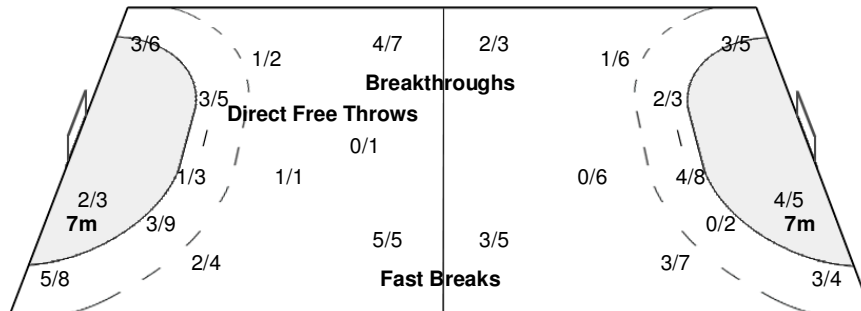

Yangzhou

XIX Women's World Championship 2009

China

TUE 15 DEC 2009
21:00

Main Round Group M I

Spectators: 2.500

Match Team Statistics

Match No: 93

DEN 25 - 30 RUS

(12 - 13) (13 - 17)

Referees: RALUY O / SABROSO A (ESP)

RUS - Russia

Shots Distribution

Players

Goals / Shots

5 POSTNOVA L	6 DRONINA T	7 DMITRIEVA E	11 LEVINA O	15 PETROVA M	17 ANDRYUSHINA E	18 MURAVYEVA N
4/5	1/3	2/2	1/1	1/1	1/1	1/2
1/1	2/2	1/1	1/1	1/1	1/2	2/2
2-Missed 2-Post	1-Blocked	1-Post				1-Post
19 VETKOVA E	21 ZHILINSKAYE V	24 KOROLEVA O	25 TUREY E	26 KHMYROVA T		
0/1	0/1	1/1	1/1	0/1	1/2	1/1
0/1	0/1	1/1	1/1	0/1	1/2	1/1
1-Missed	1-Missed	1-Missed	1-Post	1-Missed	1-Blocked	1-Blocked

Team Goals / Shots

1/2	1/1	1/1
8/12	0/1	6/10
1/1	4/4	8/10
5-Missed	5-Post	2-Blocked

Offence

Defence

Goalkeepers Saves / Shots

3/8	0/1	1/4
3/5		2/3
2/7	0/2	1/7

1 SUSLINA I

3/8		1/4
3/5		2/3
2/7	0/2	1/7

16 SEDOYKINA A

	0/1	

Legend:

G/S Goals/Shots	% Efficiency	6m 6-metre Shots	7m 7-metre Shots	9m 9-metre Shots
S/S Saves/Shots	Wing Wing Shots	FB Fast Breaks	BT Breakthroughs	EX Exclusions
AS Assists	TF Technical Faults	ST Steals	BS Blocked Shots	TP Time Played
YC Yellow Cards	RC Red Cards	n/a not applicable	2Min 2 Minute Suspensions	
+ 2 Minute + 2 Minute Suspensions