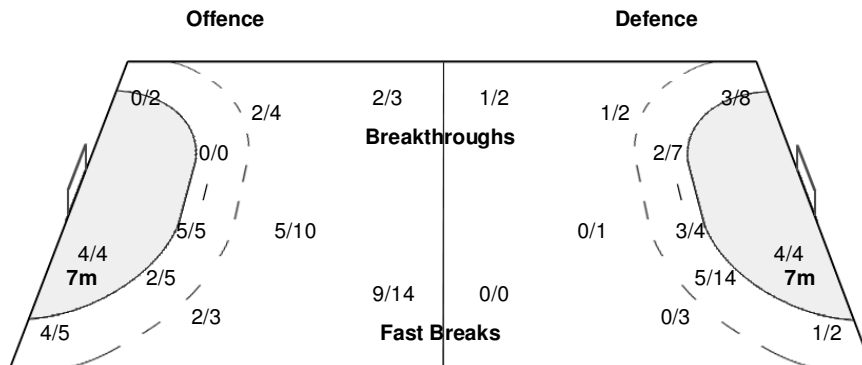

Yangzhou

XIX Women's World Championship 2009

China

TUE 15 DEC 2009
19:00

Main Round Group M I

Spectators: 2.500

Match Team Statistics

Match No: 92

FRA 35 - 20 AUT

(19 - 12) (16 - 8)

Referees: MARINA C / MINORE D (ARG)

FRA - France

Shots Distribution

Players

Goals / Shots

2 GOUDJO A	3 DANCETTE B	5 AYGLON C	7 PINEAU A	8 MENDY C	9 BAUDOIN P	17 DEMBELE S
1/1		1/1	1/1 0/1		1/1 3/3	0/1
2/2	0/2		2/3	1/1	1/1 2/2	
		1/1	0/1	0/1	2/2 1/1	1/1
						2/2

1-Missed 1-Post

18 DEROIN A	20 TERVEL R	21 LIMAL M	22 PIEJOS K	24 SIGNATE M
1/1		1/1		1/1 1/1
0/1	0/1	1/1	0/1	
1/1	0/1	1/1	1/1	2/2 0/1

1-Post 1-Missed 1-Blocked 1-Missed

Team Goals / Shots

3/4	3/4	8/8
7/12		3/6
7/8	2/2	2/4

3-Missed 3-Post 1-Blocked

Goalkeepers Saves / Shots

0/5	0/1	0/2
6/8		6/7
2/5	1/1	1/7

12 LEYNAUD A

0/4	0/1	0/1
3/3		1/1
2/5	1/1	0/4

16 DARLEUX C

0/1		0/1
3/5		5/6
		1/3