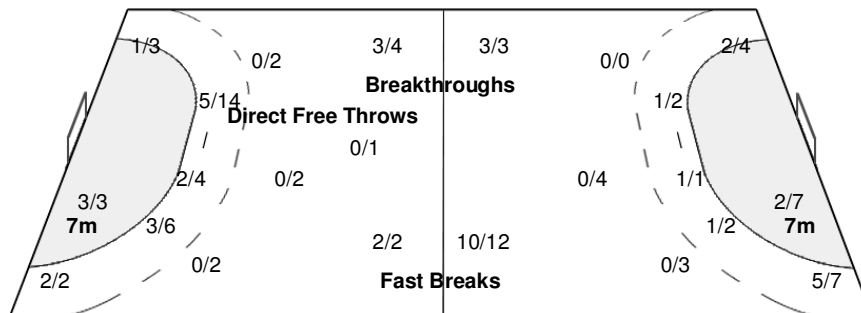

Yangzhou

XIX Women's World Championship 2009

China

TUE 15 DEC 2009
17:00

Main Round Group M I

Spectators: 1.000

Match Team Statistics

Match No: 91

GER 25 - 21 ANG

(12 - 13) (13 - 8)

Referees: HORVATH P / MARTON B (HUN)

ANG - Angola

Shots Distribution

Players

Goals / Shots

2 VIEGAS J	3 SIBO A	4 TAVARES E	7 MORAIS C	8 PAULO C	9 DOMBAXE W	11 KIALA L
1/1	1/1	1/1	2/2			2/2
		1-Missed	1-Blocked 1-Missed			2-Missed 1-Blocked
12 MONTEIRO L	13 PEDRO N	14 BERNARDO N	15 CARLOS A	17 SEBATIO A		
1/1		1/1	0/1			0/1
1-Missed			1-Missed 1-Post	2-Blocked 2-Missed		

Team Goals / Shots

1/2	1/1	
4/5	0/3	4/6
6/6	1/2	4/7
8-Missed	1-Post	4-Blocked

Offence