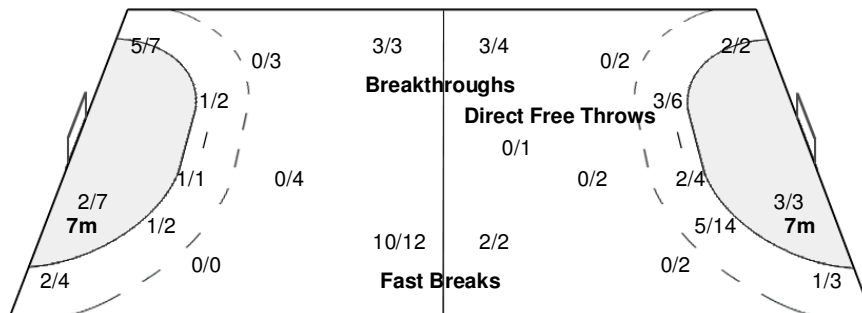

Yangzhou

XIX Women's World Championship 2009

China

TUE 15 DEC 2009
17:00

Main Round Group M I

Spectators: 1.000

Match Team Statistics

Match No: 91

GER 25 - 21 ANG

(12 - 13) (13 - 8)

Referees: HORVATH P / MARTON B (HUN)

GER - Germany

Shots Distribution

Players

Goals / Shots

2 HÄRDTER N			3 KLEIN I			7 WÖRZ N			9 KETHORN W			10 LOERPER A			11 HERING M			14 MÜLLER S		
		0/1				1/1	1/1					1/1					1/1	0/1		
1/1	1/2			1/1										1/1	1/1	1/2	2/5			
						1-Blocked									1-Missed 1-Post					
15 NEUKAMP S			17 MIETZNER F			18 STEINBACH L			19 BEIER C			20 ALTHAUS A								
			1/1					0/1	2/2		0/1	0/1								
3/3				0/1				2/2			1/1		0/1							
1/1												2/2								
2-Missed 1-Post			1-Missed 1-Post																	

Team Goals / Shots

3/4	1/1	1/3
7/7	1/2	1/4
4/5	2/2	5/9
4-Missed	3-Post	1-Blocked

Offence

Defence

Goalkeepers Saves / Shots

1/2	0/1	
1/5	3/3	2/6
0/6	1/2	3/7

1 ENGLERT S

1/2	0/1	
1/5	3/3	2/5
0/6	1/2	3/7

12 SCHÜLKE K

		0/1