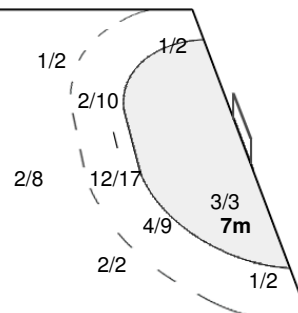

Defence

Goalkeepers Saves / Shots

		0/3
4/5	3/3	1/5
0/10	8/8	0/13

16 TASHIRO H

		0/3
4/5	3/3	1/5
0/9	8/8	0/11

22 FUJIMA K

0/1		0/2