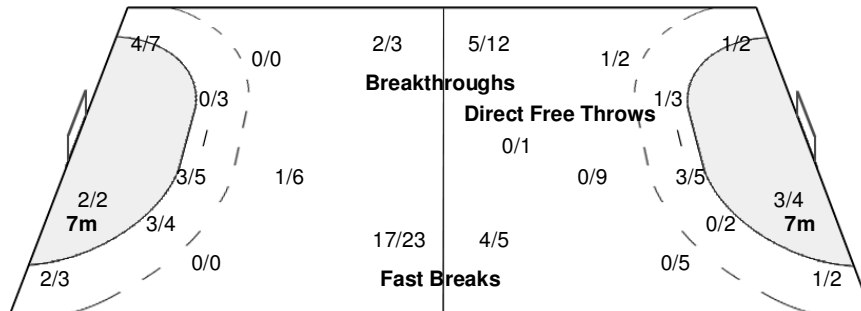

Suzhou

XIX Women's World Championship 2009

China

SAT 5 DEC 2009
19:15

Preliminary Round Group C

Spectators: 750

Match Team Statistics

Match No: 8

NOR 34 - 19 JPN

(15 - 9) (19 - 10)

Referees: GUSEVA V / VARTANIAN S (RUS)

NOR - Norway

Shots Distribution

Players

Goals / Shots

2 URNE R	5 ALSTAD I	6 LOKE H	7 NOSTVOLD T	8 BREIVANG K	9 LUNDE-BORGERSEN K	11 JOHANSEN K
1/1	1/2	1/1	1/1	1/1	1/1	1/1
0/1	2/2	2/3	2/2	0/1	0/3	2/2
			0/1	1/1		1/1
	1-Post 1-Blocked				1-Missed	

13 FRAFJORD M	18 RIEGELHUTH L	20 STANGE T	21 EDIN A	23 HERREM C
0/1	0/1	1/1	0/1	1/1
1/1	4/4	1/1	1/1	1/1
	1/2	1/1	1/1	2/2
	2-Post	1-Missed 1-Post		1-Missed

Team Goals / Shots

2/2	0/1	5/5
7/13	0/1	4/6
8/10	1/1	7/9
3-Missed	4-Post	1-Blocked

Offence

Goalkeepers Saves / Shots

1/3	1/1	1/2
2/2	2/2	2/3
2/8	2/2	4/13

1 GRIMSBO K

0/2		
	1/1	1/2
1/4		1/2

16 HARALDSEN K

1/1	1/1	1/2
2/2	1/1	1/1
1/4	2/2	3/11