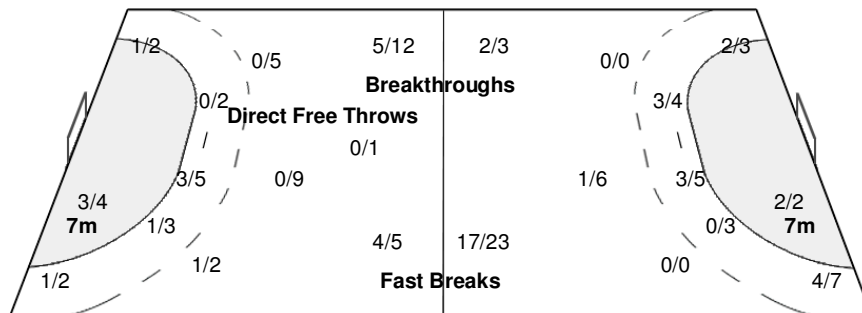

Suzhou

XIX Women's World Championship 2009

China

SAT 5 DEC 2009
19:15

Preliminary Round Group C

Spectators: 750

Match Team Statistics

Match No: 8

NOR 34 - 19 JPN

(15 - 9) (19 - 10)

Referees: GUSEVA V / VARTANIAN S (RUS)

JPN - Japan

Shots Distribution

Players

Goals / Shots

3 TAKAHASHI M	4 KAMIMACHI S	5 ITO A	6 UEGAKI A	7 SHINJO A	8 SAKUGAWA H	9 SAKAMOTO T
0/1	0/1	1/1	0/1	1/1	0/1	2/2
0/1	1/1	1/1	2/2	0/1	0/1	2/2
	1-Post		1-Missed 1-Post 2-Blocked			
10 FUJII S	14 MAKI K	17 ARIHAMA Y	18 YOKOSHIMA K	20 ISHITATE M		
0/1		1/1	1/2			
0/1		0/1	1/1	0/1		
1/2	0/1					
1-Blocked		3-Missed 2-Post	5-Blocked			

Team Goals / Shots

2/3	0/1	1/2
0/2	0/2	1/3
6/8	0/2	9/13
4-Missed	4-Post	8-Blocked

Offence