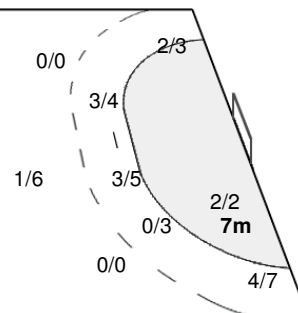

Defence

Goalkeepers Saves / Shots

0/2	1/1	0/5
6/13	1/1	2/6
2/10	0/1	2/9

16 TASHIRO H

0/2	1/1	0/5
6/10	1/1	2/5
1/6		0/4

22 FUJIMA K

	1/1	
0/3		0/1
1/4	0/1	2/5

Legend:

G/S Goals/Shots	% Efficiency	6m 6-metre Shots	7m 7-metre Shots	9m 9-metre Shots
S/S Saves/Shots	Wing Wing Shots	FB Fast Breaks	BT Breakthroughs	EX Exclusions
AS Assists	TF Technical Faults	ST Steals	BS Blocked Shots	TP Time Played
YC Yellow Cards	RC Red Cards	n/a not applicable	2Min 2 Minute Suspensions	
+ 2 Minute + 2 Minute Suspensions