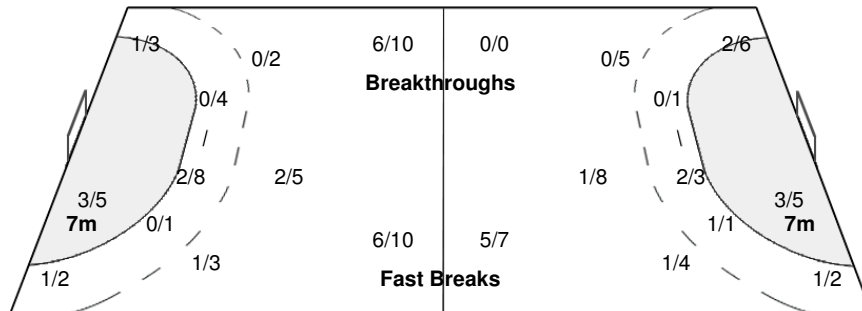

Match Team Statistics

Match No: 88

CHI 16 - 22 ARG

(7 - 10) (9 - 12)

Referees: AL MUTAWA A / AL SUWAILAM J (KUW)

ARG - Argentina

Shots Distribution

Players

Goals / Shots

2 SALA N	3 MENDOZA L	4 GAMBINO A	5 FERREA B	6 DECILIO M	7 ROMERO M	8 BELOTTI A
		2/2	1/1	0/1	0/1	0/1
				1/2	0/1	1/1
	1-Post		1-Blocked 1-Missed 1-Post	3-Post	1-Missed	1-Missed
10 CRIVELI V	11 MENA A	13 ACOSTA M	14 BIANCHI V	15 TOTOLO S		
0/1	1/1	1/1	1/1	0/1		
2/3	0/1	1/1	0/1	2/2	1/2	1/1
1-Post		3-Missed		1-Missed 1-Post		

Team Goals / Shots

2/2	1/1
1/2	0/2
5/8	6/12
7-Missed	7-Post
	1-Blocked

Offence

Defence

Goalkeepers Saves / Shots

0/1	3/3	1/2
1/2	2/2	3/7
0/5	2/3	2/5

1 BORDON N

0/1	1/1
1/1	1/1
0/1	1/1

12 KOGAN V

	2/2	1/1
0/1	1/1	2/4
0/4	1/2	1/2

Legend:

G/S Goals/Shots	% Efficiency	6m 6-metre Shots	7m 7-metre Shots	9m 9-metre Shots
S/S Saves/Shots	Wing Wing Shots	FB Fast Breaks	BT Breakthroughs	EX Exclusions
AS Assists	TF Technical Faults	ST Steals	BS Blocked Shots	TP Time Played
YC Yellow Cards	RC Red Cards	n/a not applicable	2Min 2 Minute Suspensions	
+ 2 Minute + 2 Minute Suspensions