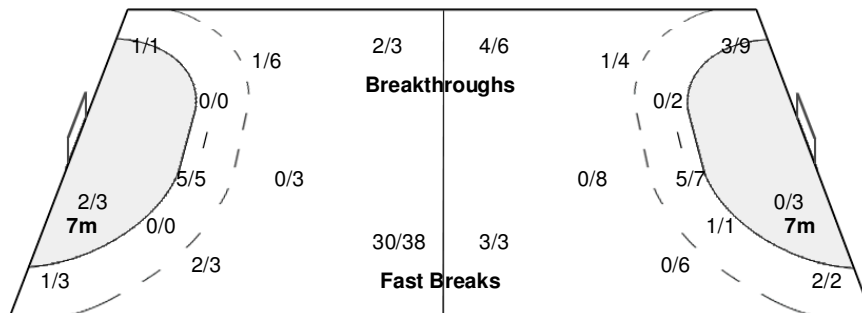

Wuxi

XIX Women's World Championship 2009

China

MON 14 DEC 2009
17:00

President's Cup Group PC I

Spectators: 200

Match Team Statistics

Match No: 86

BRA 44 - 19 THA

(27 - 9) (17 - 10)

Referees: FLORESCU D / DUTA A (ROU)

BRA - Brazil

Shots Distribution

Players

Goals / Shots

2 DINIZ F	3 ANASTACIO J	4 da SILVA F	5 GRIS S	6 da COSTA C	7 da SILVA R	9 RODRIGUES A
	2/2 0/1 1/1	1/1 2/2		1/1 2/2 1/1	1/1	1/1 0/1
	0/1 0/1	2/2 1/1 2/2	1/1	1/1	2/2	0/1 1/1
	3-Missed	1-Post			2-Missed	
10 ROSAS A	11 SILVA R	15 PINHEIRO S	18 AMORIM E	19 LIMA A		
	1/1 2/3	1/1 1/1		1/1		
1/1 1/2 1/1	2/2 0/1 2/2		1/1	2/2		
	2-Missed	1-Blocked	1-Post	2-Missed		

Team Goals / Shots

7/7	7/10	4/4
3/3		
10/13	2/5	11/11
9-Missed	2-Post	1-Blocked

Offence