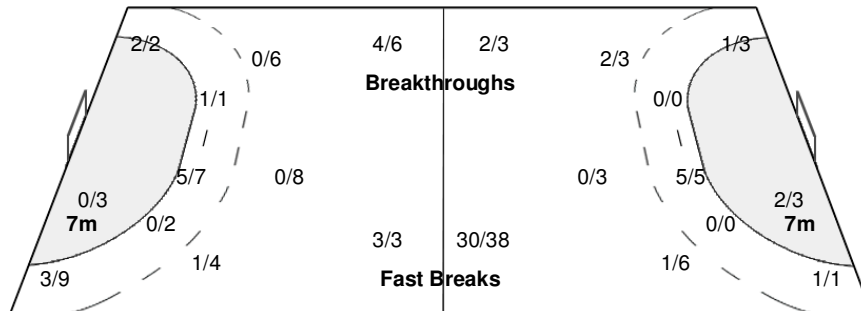

Wuxi

XIX Women's World Championship 2009

China

MON 14 DEC 2009
17:00

President's Cup Group PC I

Spectators: 200

Match Team Statistics

Match No: 86

BRA 44 - 19 THA

(27 - 9) (17 - 10)

Referees: FLORESCU D / DUTA A (ROU)

THA - Thailand

Shots Distribution

Players

Goals / Shots

Player	Goals	Shots	Notes
2 WONGMAK T	0	0	
3 SIPAK J	0	1	1-Missed
4 SILA V	0	1	1-Missed
5 MEEPHIAN T	0	1	1-Blocked
6 PHONSEN J	1	1	
7 CHAWDORN N	0	3	3-Missed
8 THANAWAT P	0	2	1-Missed, 2-Blocked
9 NONTAWONGSKULSIRI	0	0	
10 PANYIM S	0	1	1-Blocked
12 SUPHASANAN N	2	2	
13 SAWATPON W	0	1	1-Post, 2-Blocked
15 BOONNAM P	0	1	
17 PINITMONTREE A	0	1	1-Blocked

Team Goals / Shots

2/2	0/2	3/3
1/3	0/1	1/5
6/9	0/4	6/8

6-Missed 1-Post 7-Blocked

Offence