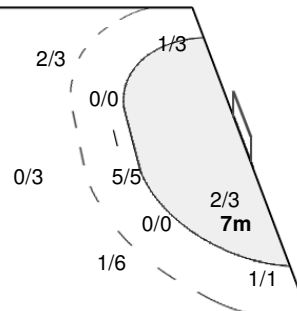

Defence

Goalkeepers Saves / Shots

0/7	3/10	0/4
0/3		
3/13	3/5	0/11

1 LOKAM K

0/7	3/9	0/4
0/3		
3/13	3/5	0/10

Legend:

G/S Goals/Shots	% Efficiency	6m 6-metre Shots	7m 7-metre Shots	9m 9-metre Shots
S/S Saves/Shots	Wing Wing Shots	FB Fast Breaks	BT Breakthroughs	EX Exclusions
AS Assists	TF Technical Faults	ST Steals	BS Blocked Shots	TP Time Played
YC Yellow Cards	RC Red Cards	n/a not applicable	2Min 2 Minute Suspensions	
+ 2 Minute + 2 Minute Suspensions