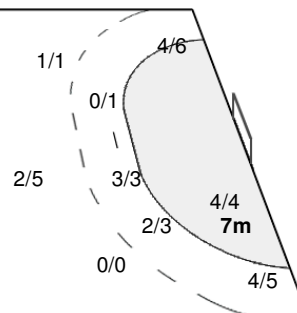

Defence

Goalkeepers Saves / Shots

0/7	0/6	1/4
0/5		4/5
0/5		1/7

1 HARBORT J		
0/3	0/3	0/1
0/2		0/5

12 KENT C		
0/4	0/3	1/3
0/5		4/5
0/3		1/2

Legend:							
G/S Goals/Shots	% Efficiency	6m 6-metre Shots	7m 7-metre Shots	9m 9-metre Shots			
S/S Saves/Shots	Wing Wing Shots	FB Fast Breaks	BT Breakthroughs	EX Exclusions			
AS Assists	TF Technical Faults	ST Steals	BS Blocked Shots	TP Time Played			
YC Yellow Cards	RC Red Cards	n/a not applicable	2Min 2 Minute Suspensions				
+ 2 Minute + 2 Minute Suspensions