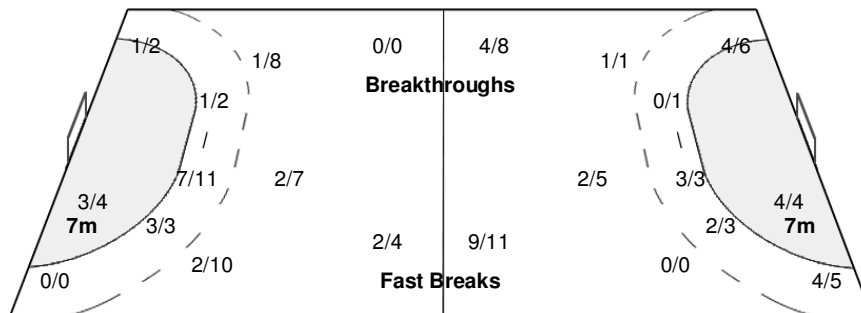

Wuxi

XIX Women's World Championship 2009

China

MON 14 DEC 2009
15:00

President's Cup Group PC I

第十九届世界女子手球锦标赛

Spectators: 25

Match Team Statistics

Match No: 85

CGO 33 - 22 AUS

(14 - 9) (19 - 13)

Referees: CHEN S / LU M (CHN)

AUS - Australia

Shots Distribution

Players

Goals / Shots

3 HUDSON-GOFERS A	6 KELLY V	7 SORENSEN S	8 BOULTON R	9 KELLY M	14 McAFEE M	16 BOYD R
4/4	2/2	0/1				1/1
		1/2	1/1		0/1	0/2
1/1		1/1	0/1	1/1	1/1	1/2
1-Missed 1-Post	1-Blocked	2-Missed	1-Blocked			2-Blocked

17 BRUNSBURG V	22 THOMAS A	27 FEARNESIDE J
0/2	1/1	
	1/1	0/1
1/1	1/1	1/1
1-Missed	3-Blocked 2-Missed	2-Blocked

Team Goals / Shots

6/9	3/3
1/3	2/6
4/5	5/7
6-Missed	1-Post 9-Blocked

Offence