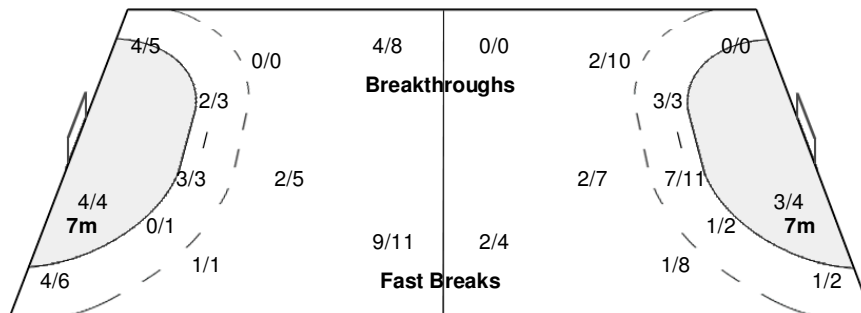

Wuxi

XIX Women's World Championship 2009

China

MON 14 DEC 2009
15:00

President's Cup Group PC I

Spectators: 25

Match Team Statistics

Match No: 85

CGO 33 - 22 AUS

(14 - 9) (19 - 13)

Referees: CHEN S / LU M (CHN)

CGO - Congo

Shots Distribution

Players

Goals / Shots

2 OKOKO J			3 LEKIBI D			4 EYALA DELPOKO H			5 OKOMBA C			6 ESSPONDO P			7 KIBAMBA NKEMBO L			8 NGALOYI BOYEMBE M			
1/1	2/2		2/2				1/1		3/3	0/1			1/1	0/1			1/1				1/1
2/2		1/1	2/2							0/1							1/1				2/2
						1-Missed			1-Post			2-Missed									
9 BASSARILA N			10 MAVOUNGOU E			11 OKOYE MBON C			13 ITOUA ATSONO A			15 LOEMBA A									
1/1	1/1	1/1	1/1			1/1	0/1		2/2												0/1
1/1		0/1							1/1	1/1	1/1										
1-Post			1-Post									2-Post									

Team Goals / Shots

7/7	6/6	3/4
5/5		1/5
5/5		6/7
3-Missed		5-Post

Offence

Defence

Goalkeepers Saves / Shots

3/9		0/3
2/3		4/6
1/5	0/1	2/7

1 LOUOBA D

3/9		0/3
2/3		4/6
1/5	0/1	2/7

16 OYOUKOU S