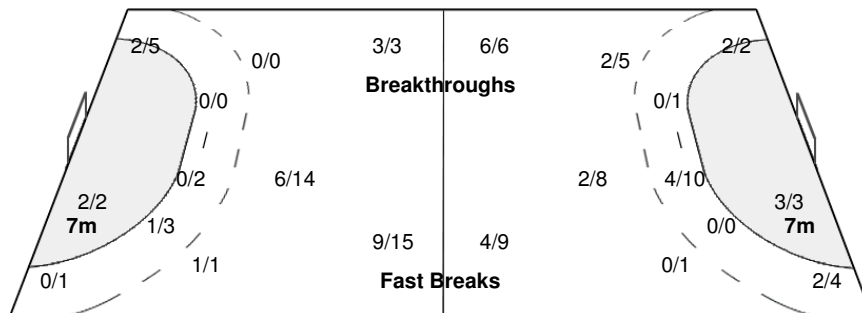

Match Team Statistics

Match No: 83

ARG 25 - 24 JPN

(15 - 12) (10 - 12)

Referees: LIU S / LIU F (CHN)

JPN - Japan

Shots Distribution

Players

Goals / Shots

3 TAKAHASHI M	5 ITO A	6 UEGAKI A	7 SHINJO A	8 SAKUGAWA H	9 SAKAMOTO T	10 FUJII S
0/1	0/1	0/1	1/1	1/1	0/1	1/1
0/1		0/1			1/2	3/3
		1/2	1/1			0/1
		2/2		1/1	1/2	2/2
		2-Missed 1-Post		1-Missed		
14 MAKI K	17 ARIHAMA Y	18 YOKOSHIMA K	20 ISHITATE M	25 TANABE Y		
	1/1	0/1		1/1	1/1	
				1/2		
	1/1	0/1	1/1	1/2	0/2	

Team Goals / Shots

4/4	2/3	3/5
1/2	0/1	2/5
6/9	2/9	4/4

3-Missed 1-Post

Offence