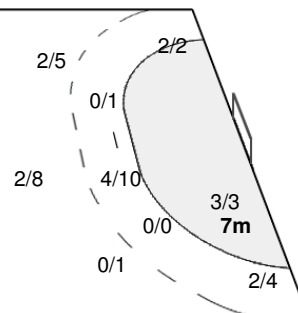

Team Goals / Shots

4/4	2/3	3/5
1/2	0/1	2/5
6/9	2/9	4/4

3-Missed 1-Post

Offence

Defence

Goalkeepers Saves / Shots

0/2	1/2	1/3
2/4		2/5
2/8		6/15

16 TASHIRO H

0/2	1/2	1/3
2/4		2/5
2/8		6/15

22 FUJIMA K

Legend:

G/S Goals/Shots	% Efficiency	6m 6-metre Shots	7m 7-metre Shots	9m 9-metre Shots
S/S Saves/Shots	Wing Wing Shots	FB Fast Breaks	BT Breakthroughs	EX Exclusions
AS Assists	TF Technical Faults	ST Steals	BS Blocked Shots	TP Time Played
YC Yellow Cards	RC Red Cards	n/a not applicable	2Min 2 Minute Suspensions	
+ 2 Minute + 2 Minute Suspensions				