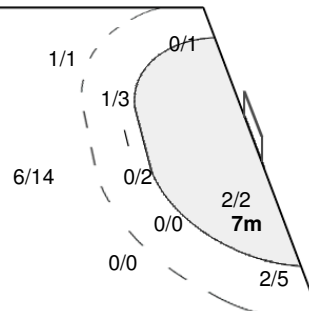

Team Goals / Shots

2/2	1/2	2/3
2/4		3/5
6/8		9/15

5-Missed 3-Post 2-Blocked

Offence

Defence

Goalkeepers Saves / Shots

0/4	1/3	2/5
1/2	1/1	3/5
3/9	7/9	0/4

1 BORDON N