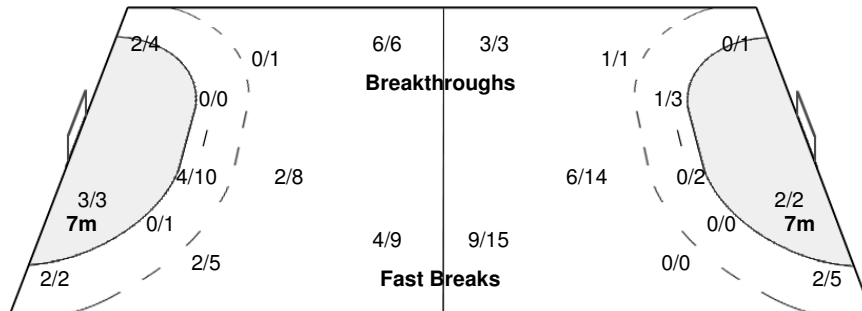

Zhangjiagang

XIX Women's World Championship 2009

China

SUN 13 DEC 2009
19:00

President's Cup Group PC II

Spectators: 100

Match Team Statistics

Match No: 83

ARG 25 - 24 JPN

(15 - 12) (10 - 12)

Referees: LIU S / LIU F (CHN)

ARG - Argentina

Shots Distribution

Players

Goals / Shots

Player	Goals	Shots	Notes
3 MENDOZA L	1	1	2-Missed
4 GAMBINO A	0	1	
5 FERREA B	0	1	2-Post
6 DECILIO M	2	4	1-Missed
7 ROMERO M	3	4	1-Missed
9 MELILLO N	1	1	
10 CRIVELI V	0	0	
11 MENA A	1	2	1-Missed
13 ACOSTA M	2	2	1-Post
14 BIANCHI V	1	1	2-Blocked
15 TOTOLLO S	1	1	
17 SIMONATO C	1	2	

Team Goals / Shots

2/2	1/2	2/3
2/4		3/5
6/8		9/15

5-Missed 3-Post 2-Blocked

Offence