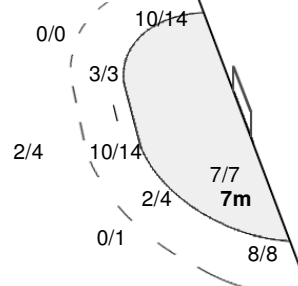

Goalkeepers Saves / Shots

0/10	1/7	1/16
5/8	2/3	2/9
2/14	2/4	1/11

1 HARBORT J

0/5	1/5	0/11
1/3	1/2	0/3
1/7	2/3	1/6

12 KENT C

0/5	0/2	1/5
4/5	1/1	2/6
1/7	0/1	0/5