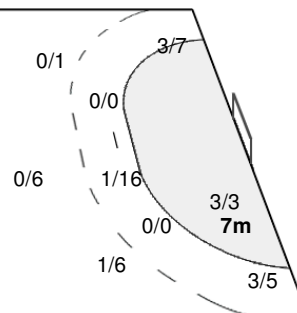

Defence

Goalkeepers Saves / Shots

1/2	4/6	
3/3	2/2	4/5
2/8	7/8	2/12

12 KAIN G

1/1	2/3	
		1/1
1/3	3/4	1/5

16 GRUBBSTROM C

0/1	2/3	
2/2	2/2	3/4
1/5	4/4	1/7

Legend:

G/S Goals/Shots	% Efficiency	6m 6-metre Shots	7m 7-metre Shots	9m 9-metre Shots
S/S Saves/Shots	Wing Wing Shots	FB Fast Breaks	BT Breakthroughs	EX Exclusions
AS Assists	TF Technical Faults	ST Steals	BS Blocked Shots	TP Time Played
YC Yellow Cards	RC Red Cards	n/a not applicable	2Min 2 Minute Suspensions	
+ 2 Minute + 2 Minute Suspensions