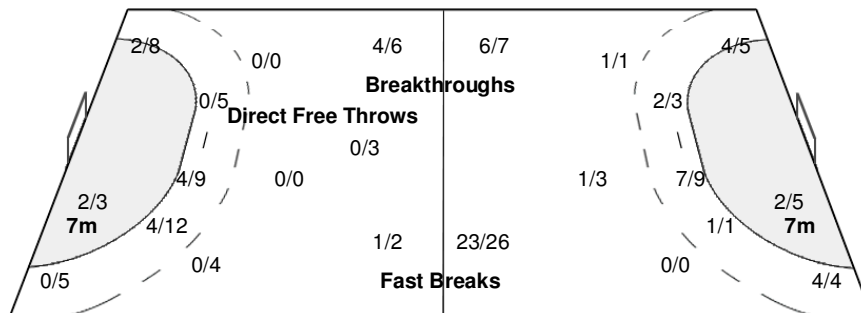

Suzhou

XIX Women's World Championship 2009

China

SAT 5 DEC 2009
17:15

Preliminary Round Group C

Spectators: 500

Match Team Statistics

Match No: 7

ROU 51 - 17 CHI

(20 - 7) (31 - 10)

Referees: LICIS R / STOLAROV S Z (LAT)

CHI - Chile

Shots Distribution

Players

Goals / Shots

3 SCIARAFFIA C	4 CANESSA B	5 VERA P	6 ANGEL G	7 CAJAS P	9 VALENZUELA M	10 FEUCHTMANN I
0/2	0/1	0/1	0/1	0/1	0/1	2/2
1-Post	1-Blocked	1-Missed	0/1	0/1	2/3	0/3
						1/1
						2/3
						1/1
						2-Missed
						1-Post
						6-Blocked
11 FLORES V	13 MUSALEM M	14 LANOS N	15 CEZA D	17 CANESSA D		
	1/1	0/1		0/1		
1/1	0/1	1/1		1/1	0/1	2/2
2-Missed			1-Blocked			

Team Goals / Shots

2/2	0/1	1/1
0/5	0/1	1/5
4/6	0/5	9/12
7-Missed	2-Post	10-Blocked

Offence

Defence

Goalkeepers Saves / Shots

1/8	0/8	2/6
1/8	4/4	0/3
0/13	0/2	1/8

1 MENDOZA G

1/5	0/7	0/3
1/5	2/2	0/2
0/5	0/1	1/2

12 CISTERNA A

0/3	0/1	2/3
0/3	2/2	0/1
0/8	0/1	0/6

Legend:

G/S Goals/Shots	% Efficiency	6m 6-metre Shots	7m 7-metre Shots	9m 9-metre Shots
S/S Saves/Shots	Wing Wing Shots	FB Fast Breaks	BT Breakthroughs	EX Exclusions
AS Assists	TF Technical Faults	ST Steals	BS Blocked Shots	TP Time Played
YC Yellow Cards	RC Red Cards	n/a not applicable	2Min 2 Minute Suspensions	
+ 2 Minute + 2 Minute Suspensions