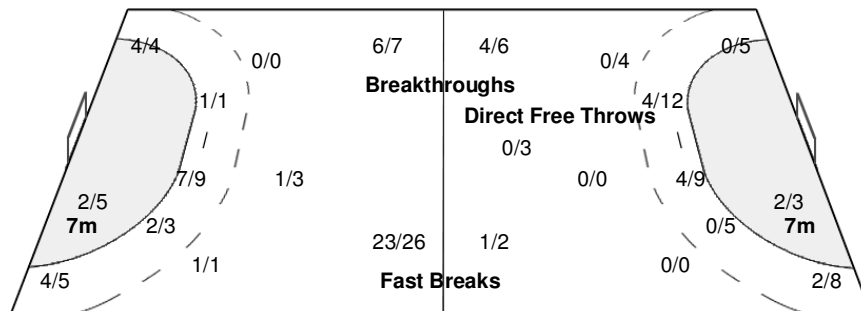

Suzhou

XIX Women's World Championship 2009

China

SAT 5 DEC 2009
17:15

Preliminary Round Group C

Spectators: 500

Match Team Statistics

Match No: 7

ROU 51 - 17 CHI
(20 - 7) (31 - 10)

Referees: LICIS R / STOLAROVZ Z (LAT)

ROU - Romania

Shots Distribution

Players

Goals / Shots

5 AMARIEI C			7 NECHITA A			8 NEAGU C			9 PUSCASU I			10 STANCA I			11 MANEA O			13 VARZARU C		
		0/1	1/1		1/1	2/2					0/1			1/1				1/1	2/2	
			2/2				0/1		1/1	0/2		0/1		2/2	1/1					
1/1		0/1	3/3		1/1						2/2	6/6	1/1			1/1	1/1	2/2		1/1
			1-Missed															1-Missed		
14 MOLDOVAN A			18 FIERA A			25 VADINEANU C			55 GAIGER M			99 LECUSANU G								
0/1	1/1	1/1	1/1			1/1	3/3	1/1		1/1		1/1	1/1							
1/1			2/2	0/1							1/1									
									1/1		1/1			1/1						
						1-Post			1-Missed											

Team Goals / Shots

7/8	8/8	4/6
7/8	0/4	3/3
13/13	2/2	7/8

3-Missed 1-Post

Offence

Defence

Goalkeepers Saves / Shots

0/2	1/1	0/1
5/5	1/1	4/5
2/6	5/5	3/12

12 UNGUREANU P

	1/1	
2/2		
1/3	1/1	3/8

16 STANCIU F

0/2		0/1
3/3	1/1	4/5
1/3	4/4	0/4