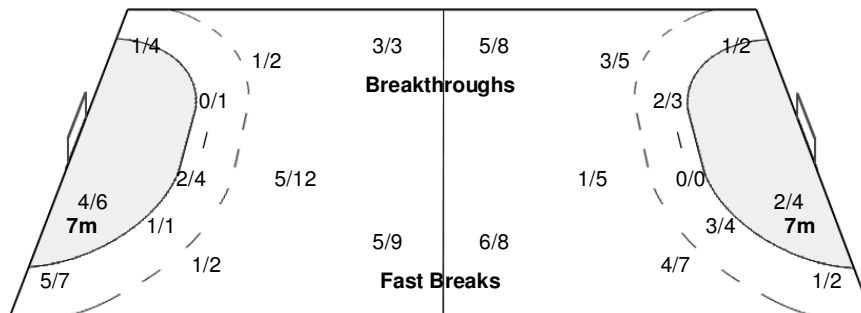

Suzhou

XIX Women's World Championship 2009

China

SUN 13 DEC 2009
17:15

Main Round Group M II

Spectators: 500

Match Team Statistics

Match No: 78

KOR 28 - 28 HUN

(11 - 17) (17 - 11)

Referees: BONAVENTURA C / BONAVENTURA J (FRA)

KOR - Korea

Shots Distribution

Players

Goals / Shots

2 WOO S			3 KIM O			4 LEE E			6 JUNG J			9 KIM C			10 LEE S			13 YOO H		
1/1				0/1			1/1	1/1		1/1			1/1	0/1						
	0/1				1/1	1/1			1/1		0/1	1/1	0/1							
1/1	0/1	2/2	1/1	1/1	2/3	1/1	1/3		1/1		1/1	2/2								
						1-Post			3-Post	1-Blocked										
14 KANG J			15 MYOUNG B			17 PARK H			19 YU E			20 MOON P								
									0/1				0/1							
										1/1	1/1	2/3		0/2						
			3/4							1-Blocked	1-Missed									

Team Goals / Shots

	3/5	1/1
3/4	0/2	1/3
11/13	3/6	6/9
1-Missed	4-Post	3-Blocked

Offence