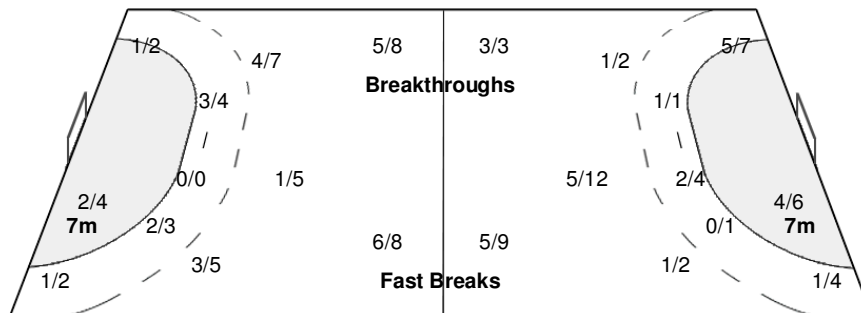

Suzhou

XIX Women's World Championship 2009 China

SUN 13 DEC 2009
17:15

Main Round Group M II

Spectators: 500

Match Team Statistics

Match No: 78

KOR 28 - 28 HUN

(11 - 17) (17 - 11)

Referees: BONAVENTURA C / BONAVENTURA J (FRA)

HUN - Hungary

Shots Distribution

Players

Goals / Shots

2 ZACSIK S	7 SZUCSANSZKI Z	8 KOVACSICS A	10 BULATH A	11 SZABO V	14 TOTH K	17 TOTH T
1/2	4/4	1/1	1/1	1/1		
3/4	0/1	1/1	1/3	2/2		
1-Blocked	1-Blocked	1-Blocked	2/2	1/1	2/2	
2-Missed	1-Post	2-Post	1-Blocked			

22 BODI B	23 SZEKERES K	25 ORBAN A	33 JUHASZ G	87 TOMORI Z
1/1	1/1		1/1	1/1
		0/1	0/1	2/3
			1/1	0/1
		1-Missed		1-Post 1-Blocked

Team Goals / Shots

3/3	2/2
4/5	6/10
4/6	2/4
7/8	
3-Missed	4-Post
	3-Blocked

Offence