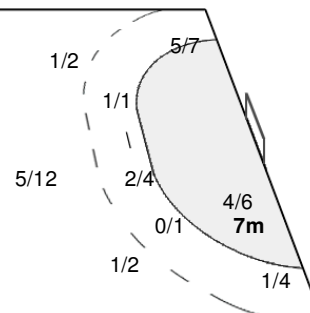

Defence

Goalkeepers Saves / Shots

2/5	0/1
1/4	2/3
2/13	3/9

1 PASTROVICS M

1/4	
0/1	2/3
0/3	1/1

12 HERR O

1/1	0/1
1/3	2/2
2/10	2/8

Legend:

G/S Goals/Shots	% Efficiency	6m 6-metre Shots	7m 7-metre Shots	9m 9-metre Shots
S/S Saves/Shots	Wing Wing Shots	FB Fast Breaks	BT Breakthroughs	EX Exclusions
AS Assists	TF Technical Faults	ST Steals	BS Blocked Shots	TP Time Played
YC Yellow Cards	RC Red Cards	n/a not applicable	2Min 2 Minute Suspensions	
+ 2 Minute + 2 Minute Suspensions