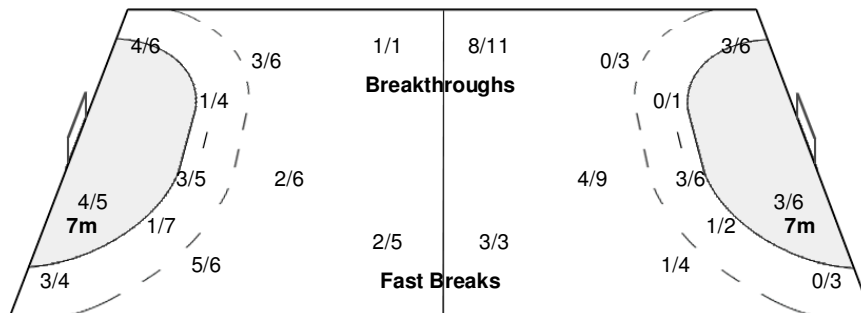

Yangzhou

XIX Women's World Championship 2009

China

SUN 13 DEC 2009
17:00

Main Round Group M I

Spectators: 2.000

Match Team Statistics

Match No: 75

AUT 26 - 29 GER

(14 - 12) (12 - 17)

Referees: RALUY O / SABROSO A (ESP)

GER - Germany

Shots Distribution

Players

Goals / Shots

2 HÄRDTER N		3 KLEIN I		7 WÖRZ N		9 KETHORN W		10 LOERPER A		11 HERING M		14 MÜLLER S	
		1/1			1/1	1/1			1/1		1/1	1/2	2/2
				1/2	0/1						1/1	1/2	
1/1	1/1	1/1						2/2	1/1			2/3	1/3
				1-Missed 1-Post	2-Blocked					2-Post		2-Missed	
15 NEUKAMP S		17 MIETZNER F		18 STEINBACH L		19 BEIER C		20 ALTHAUS A					
	0/1		1/1		1/1			0/1	1/1				
		1/1	1/2	1/1	0/1								
								1/1					
1-Missed	1-Blocked	1-Missed		1-Missed 1-Post		1-Missed							

Team Goals / Shots

3/5	3/4	6/6
4/6	0/1	3/6
6/7	1/1	3/5
7-Missed	4-Post	3-Blocked

Offence

Defence

Goalkeepers Saves / Shots

1/3	1/2	0/3
3/11	1/1	7/9
1/3	2/3	0/7

1 ENGLERT S

1/2	1/2	0/3
3/11	1/1	7/9
1/3	2/3	0/6

12 SCHÜLKE K

0/1		
		0/1

Legend:

G/S Goals/Shots	% Efficiency	6m 6-metre Shots	7m 7-metre Shots	9m 9-metre Shots
S/S Saves/Shots	Wing Wing Shots	FB Fast Breaks	BT Breakthroughs	EX Exclusions
AS Assists	TF Technical Faults	ST Steals	BS Blocked Shots	TP Time Played
YC Yellow Cards	RC Red Cards	n/a not applicable	2Min 2 Minute Suspensions	
+ 2 Minute + 2 Minute Suspensions