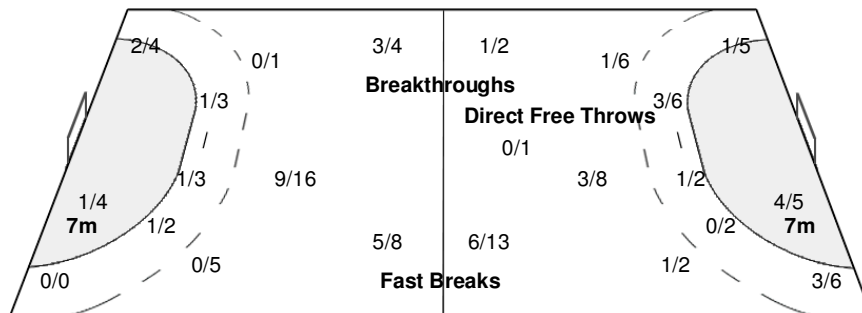

Yangzhou

XIX Women's World Championship 2009

China

SUN 13 DEC 2009
19:00

Main Round Group M I

Spectators: 2.500

Match Team Statistics

Match No: 73

RUS 23 - 24 FRA

(14 - 12) (9 - 12)

Referees: ANDERSEN K / SODAL P (NOR)

RUS - Russia

Shots Distribution

Players

Goals / Shots

5 POSTNOVA L			6 DRONINA T			7 DMITRIEVA E			11 LEVINA O			13 YARTSEVA M			15 PETROVA M			17 ANDRYUSHINA E		
1/1	0/1	1/1		0/1	0/1		0/1		1/2			1/2						1/1		
1/1			1/1							1/1			1/1							
1/2	0/1																			

1-Missed 1-Post

18 MURAVYEVA N			19 VETKOVA E			21 ZHILINSKAYE V			25 TUREY E			26 KHMYROVA T		
1/1				0/1			1/1					1/1		
		0/1		0/1			1/1			2/2	1/1		4/6	0/1
							1/1			2/2	1/1		2/2	2/2

1-Missed 1-Post 2-Missed 2-Missed 1-Post 3-Missed 1-Blocked

Team Goals / Shots

2/2	1/4	2/3
5/7	0/1	0/2
8/11	0/2	5/5

9-Missed 3-Post 1-Blocked

Offence

Goalkeepers Saves / Shots

1/4	1/5	0/3
3/4	3/4	2/5
0/4	2/4	2/5

1 SUSLINA I

	0/1	0/1
	1/1	1/1
0/1	0/1	

16 SEDOYKINA A

1/4	1/4	0/2
3/4	2/3	1/4
0/3	2/3	2/5