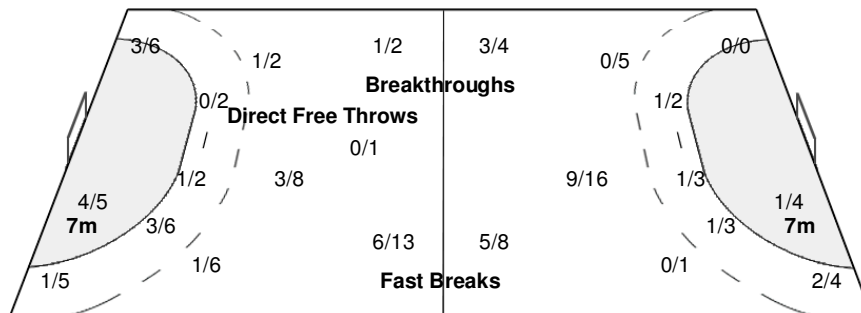

Yangzhou

XIX Women's World Championship 2009

China

SUN 13 DEC 2009
19:00

Main Round Group M I

第十九届世界女子手球锦标赛

Spectators: 2.500

Match Team Statistics

Match No: 73

RUS 23 - 24 FRA

(14 - 12) (9 - 12)

Referees: ANDERSEN K / SODAL P (NOR)

FRA - France

Shots Distribution

Players

Goals / Shots

2 GOUDJO A	3 DANCETTE B	5 AYGLON C	7 PINEAU A	8 MENDY C	9 BAUDOIN P	17 DEMBELE S
0/1	0/1	0/1	0/1	1/1	1/1	0/1
1/1	1/2	1/1	1/1	1/1	1/1	1/1
1-Blocked 1-Missed				1-Missed 2-Post	1-Missed 1-Post	1-Missed 2-Post

18 DEROIN A	20 TERVEL R	21 LIMAL M	22 PIEJOS K	24 SIGNATE M
1/1	0/1	2/3	2/2	0/1
1/1	0/1	2/2	0/1	0/1
1/1	0/1	0/1	1/1	1/1
1-Blocked		2-Missed 2-Post	1-Blocked	4-Blocked

Team Goals / Shots

3/4	4/5	3/3
1/4	1/4	3/5
4/4	2/4	3/5
6-Missed	7-Post	7-Blocked

Offence

Defence

Goalkeepers Saves / Shots

0/2	3/4	1/3
2/7	1/1	2/2
3/11	2/2	0/5

12 LEYNAUD A

0/2	2/2	0/1
1/5		1/1
1/8	1/1	0/1

16 DARLEUX C

	1/2	1/2
1/2	1/1	1/1
2/3	1/1	0/4

Legend:

G/S	Goals/Shots	%	Efficiency	6m	6-metre Shots	7m	7-metre Shots	9m	9-metre Shots
S/S	Saves/Shots	Wing	Wing Shots	FB	Fast Breaks	BT	Breakthroughs	EX	Exclusions
AS	Assists	TF	Technical Faults	ST	Steals	BS	Blocked Shots	TP	Time Played
YC	Yellow Cards	RC	Red Cards	n/a	not applicable	2Min	2 Minute Suspensions		
+	2 Minute + 2 Minute Suspensions