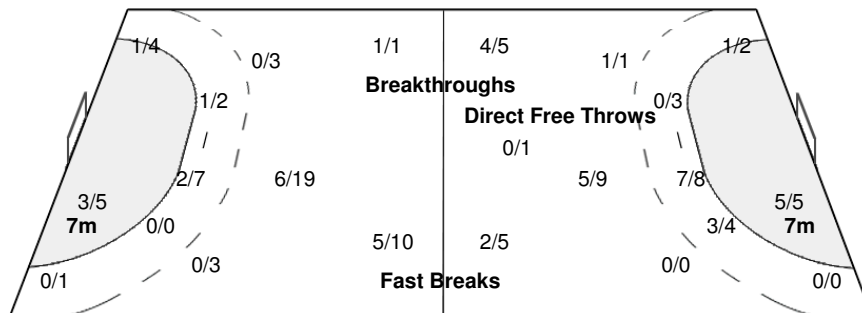

Zhangjiagang

XIX Women's World Championship 2009

China

SAT 12 DEC 2009
17:00

President's Cup Group PC II

Spectators: 100

Match Team Statistics

Match No: 71

CHI 19 - 28 CIV

(12 - 15) (7 - 13)

Referees: AL MUTAWA A / AL SUWAILAM J (KUW)

CHI - Chile

Shots Distribution

Players

Goals / Shots

2 FLORES P			4 CANESSA B			5 VERA P			6 ANGEL G			7 CAJAS P			8 LETELIER M			9 VALENZUELA M		
2/2		0/1						1/1				1/1		0/1			1/1			1/2
2/2	0/1						1/2	1/1				0/1								
2-Blocked			2-Missed			1-Missed 1-Post			2-Blocked 3-Missed 3-Post			4-Blocked								
10 FEUCHTMANN I			11 FLORES V			13 MUSALEM M			14 LANOS N			17 CANESSA D								
	0/1	0/1	0/1	0/1								1/1	0/1							
2/2	0/1	3/3	0/1				1/1		0/1			0/1	2/3							
1-Post									1-Missed											

Team Goals / Shots

		1/2
3/4	1/3	2/6
4/7	2/6	6/7
7-Missed 5-Post 8-Blocked		

Offence

Defence

Goalkeepers Saves / Shots

0/1	0/3	0/3
1/6	2/2	0/6
2/6	2/2	0/6

1 MENDOZA G

0/1	0/1	0/1
1/1		0/1
1/2	1/1	0/2

12 CISTERNA A

	0/2	0/2
0/5	2/2	0/5
1/4	1/1	0/4