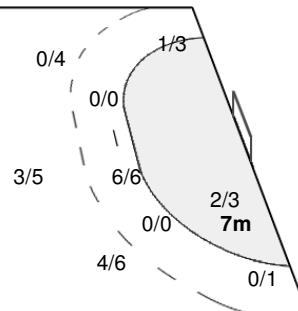

Team Goals / Shots

2/3	0/1
2/3	0/1
9/9	5/5

5-Missed 2-Post 5-Blocked

Offence

Defence

Goalkeepers Saves / Shots

1/9	1/3	1/12
2/4		2/4
2/11		0/15

1 LOKAM K

1/9	1/3	1/12
2/4		2/4
2/11		0/15

Legend:

G/S Goals/Shots	% Efficiency	6m 6-metre Shots	7m 7-metre Shots	9m 9-metre Shots
S/S Saves/Shots	Wing Wing Shots	FB Fast Breaks	BT Breakthroughs	EX Exclusions
AS Assists	TF Technical Faults	ST Steals	BS Blocked Shots	TP Time Played
YC Yellow Cards	RC Red Cards	n/a not applicable	2Min 2 Minute Suspensions	
+ 2 Minute + 2 Minute Suspensions				