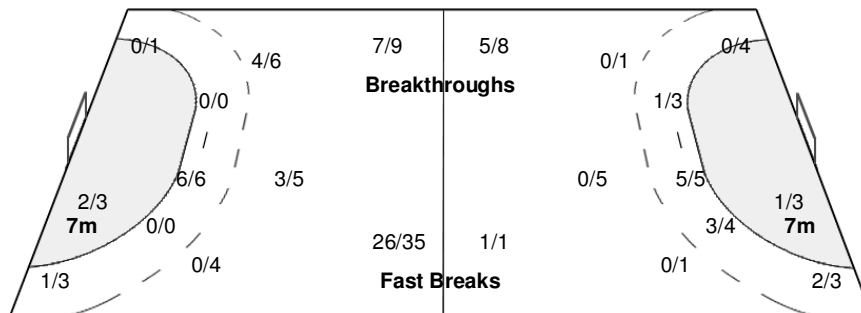

Wuxi

XIX Women's World Championship 2009

China

SAT 12 DEC 2009
17:00

President's Cup Group PC I

Spectators: 150

Match Team Statistics

Match No: 69

SWE 49 - 18 THA

(19 - 8) (30 - 10)

Referees: OPAVA J / VALEK P (CZE)

SWE - Sweden

Shots Distribution

Players

Goals / Shots

2 ISAKSON K	3 FLOGNMAN K	5 HOLMGREN S	6 ISLAS HELGESSON T	7 WIKENSTEN J	9 SKOGSBERG P	11 VIREN L
1/1			1/1	1/1	1/1	1/1
2/3	2/2		1/1	0/1	1/1	1/2
		1/1	1/1	2/2	7/7	1/2
			4-Missed		1-Missed 3-Post	1-Missed

17 TORSTENSON L	18 WIBERG J	20 GULLDEN I	23 WALLTER T	27 JACOBSEN S
		1/1	1/1	2/3
		0/1		2/2
1/1		0/1		0/1
1-Missed 1-Post		3/3	4/4	1/1
		2/2		2/2
		1-Post		1-Post

Team Goals / Shots

8/9	2/3	11/12
2/4		2/4
9/11		15/15
8-Missed	6-Post	

Offence

Defence

Goalkeepers Saves / Shots

1/3		1/1
1/3	2/2	1/1
0/9	2/2	0/5

12 KAIN G

16 GRUBBSTROM C

1/3		1/1
1/3	2/2	1/1
0/9	2/2	0/5