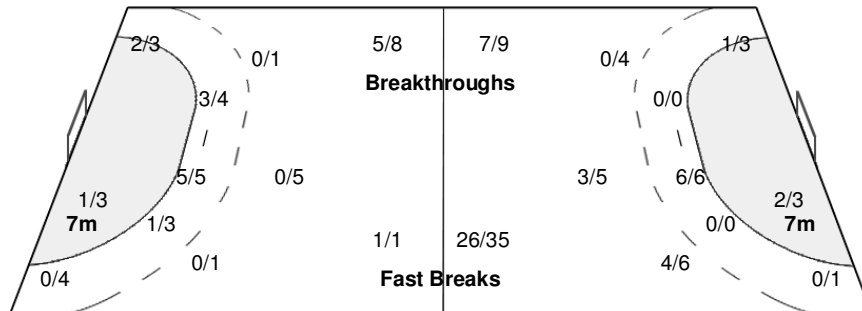

Wuxi

XIX Women's World Championship 2009

China

SAT 12 DEC 2009
17:00

President's Cup Group PC I

Spectators: 150

Match Team Statistics

Match No: 69

SWE 49 - 18 THA

(19 - 8) (30 - 10)

Referees: OPAVA J / VALEK P (CZE)

THA - Thailand

Shots Distribution

Players

Goals / Shots

Team Goals / Shots

2/3	0/1
2/3	0/1
9/9	5/5

5-Missed 2-Post 5-Blocked

Offence

Defence

Goalkeepers Saves / Shots

1/9	1/3	1/12
2/4		2/4
2/11		0/15

1 LOKAM K

1/9	1/3	1/12
2/4		2/4
2/11		0/15

Legend:

G/S Goals/Shots	% Efficiency	6m 6-metre Shots	7m 7-metre Shots	9m 9-metre Shots
S/S Saves/Shots	Wing Wing Shots	FB Fast Breaks	BT Breakthroughs	EX Exclusions
AS Assists	TF Technical Faults	ST Steals	BS Blocked Shots	TP Time Played
YC Yellow Cards	RC Red Cards	n/a not applicable	2Min 2 Minute Suspensions	
+ 2 Minute + 2 Minute Suspensions