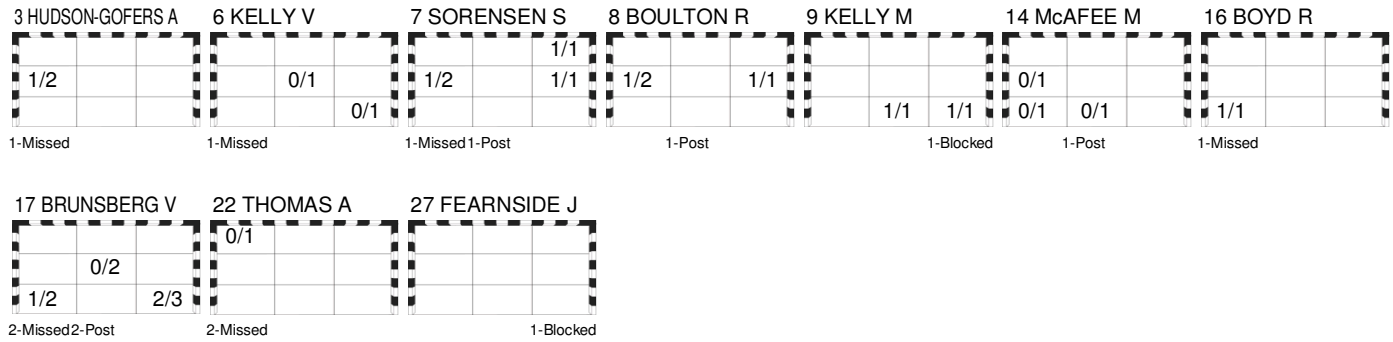

Wuxi

XIX Women's World Championship 2009

China

SAT 12 DEC 2009
19:00

President's Cup Group PC I

Spectators: 100

Match Team Statistics

Match No: 67

BRA 45 - 12 AUS

(20 - 7) (25 - 5)

Referees: CHEN S / LU M (CHN)

AUS - Australia

Shots Distribution

Players

Goals / Shots

Team Goals / Shots

0/1	1/1
3/7	0/3
2/4	1/2
3/5	3/5

8-Missed 5-Post 2-Blocked