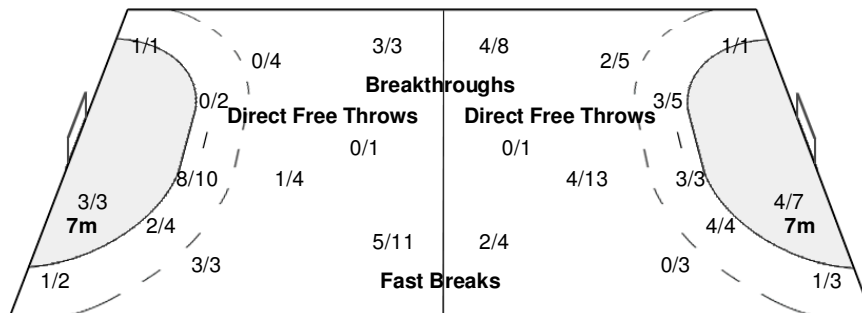

Suzhou

XIX Women's World Championship 2009

China

SAT 12 DEC 2009
19:15

Main Round Group M II

Spectators: 500

Match Team Statistics

Match No: 66

NOR 27 - 28 KOR

(14 - 13) (13 - 15)

Referees: GEIPEL L / HELBIG M (GER)

NOR - Norway

Shots Distribution

Players

Goals / Shots

5 ALSTAD I			6 LOKE H			7 NOSTVOLD T			8 BREIVANG K			11 JOHANSEN K			13 FRAFJORD M			14 LARSEN T			
1/1						2/2			0/1	2/2						0/1	1/2				
0/1	1/1	0/1	1/1		0/1	2/2	2/2	1/1	1/2	0/1		0/1	0/1	2/2	0/1			1/1			
1-Missed									1-Blocked			1-Blocked									

18 RIEGELHUTH L			20 STANGE T			21 EDIN A			22 SEGLEM S			23 HERREM C		
1/2			1/1					1/1				1/1	1/1	
1/1		1/1											2/2	
1-Post			1-Blocked			1-Missed			1-Post					

Team Goals / Shots

4/5		3/3
3/7		2/4
8/11	1/1	6/10
2-Missed 2-Post 3-Blocked		

Offence

Defence

Goalkeepers Saves / Shots

0/4	2/2	1/2
2/5	0/1	4/4
1/4	4/13	1/8

1 GRIMSBO K

16 HARALDSEN K

0/4	2/2	1/2
2/5	0/1	4/4
1/4	4/13	1/8