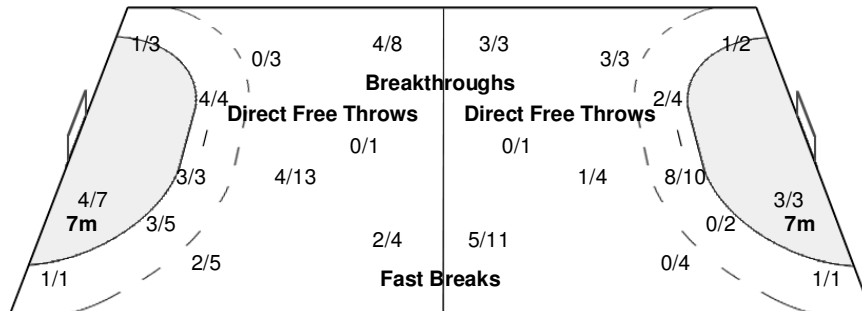

Suzhou

XIX Women's World Championship 2009

China

SAT 12 DEC 2009
19:15

Main Round Group M II

Spectators: 500

Match Team Statistics

Match No: 66

NOR 27 - 28 KOR

(14 - 13) (13 - 15)

Referees: GEIPEL L / HELBIG M (GER)

KOR - Korea

Shots Distribution

Players

Goals / Shots

2 WOO S	3 KIM O	4 LEE E	6 JUNG J	9 KIM C	10 LEE S	13 YOO H
1/1 0/1 0/1	1/1 3/5 2/2	1/1 1/1	0/1 0/1 0/1 2/2 2/2	1/1 1/1 1/1	1-Blocked	
	1-Missed 1-Post 2-Blocked		5-Post		1-Blocked	
14 KANG J	15 MYOUNG B	17 PARK H	19 YU E	20 MOON P		
			1/1 1/1 1/2	1/1 0/1 2/3 2/3 1/1 0/1		
			1-Missed	2-Blocked	1-Blocked	

Team Goals / Shots

4/4	0/2	1/2
3/5	1/1	0/4
3/4	9/13	7/8
2-Missed	6-Post	6-Blocked

Offence

Defence

Goalkeepers Saves / Shots

1/5	0/3
4/7	2/4
3/11	0/1
4/10	

12 MOON K

16 LEE M

1/5	0/3
4/7	2/4
3/11	0/1
4/10	

Legend:			
G/S Goals/Shots	% Efficiency	6m 6-metre Shots	7m 7-metre Shots
S/S Saves/Shots	Wing Wing Shots	FB Fast Breaks	BT Breakthroughs
AS Assists	TF Technical Faults	ST Steals	BS Blocked Shots
YC Yellow Cards	RC Red Cards	n/a not applicable	2Min 2 Minute Suspensions
+ 2 Minute + 2 Minute Suspensions