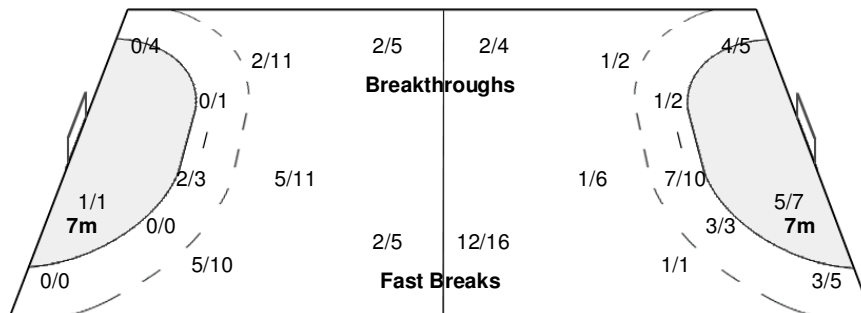

Suzhou

XIX Women's World Championship 2009

China

SAT 12 DEC 2009
17:15

Main Round Group M II

Spectators: 1.500

Match Team Statistics

Match No: 64

ROU 40 - 19 CHN

(21 - 12) (19 - 7)

Referees: BONAVENTURA C / BONAVENTURA J (FRA)

CHN - P.R. of China

Shots Distribution

Players

Goals / Shots

Team Goals / Shots

1/2	1/3	1/2
2/4	0/3	2/2
4/7	3/7	5/6
3-Missed	6-Post	6-Blocked

Offence

Defence

Goalkeepers Saves / Shots

2/5	1/1	2/8
1/5	1/1	2/7
1/8	2/6	0/11

1 XU M

0/1	1/1	1/2
0/3		2/7
1/3	1/4	0/7

12 HUANG H

2/4		1/6
1/2	1/1	
0/5	1/2	0/4

Legend:

G/S Goals/Shots	% Efficiency	6m 6-metre Shots	7m 7-metre Shots	9m 9-metre Shots
S/S Saves/Shots	Wing Wing Shots	FB Fast Breaks	BT Breakthroughs	EX Exclusions
AS Assists	TF Technical Faults	ST Steals	BS Blocked Shots	TP Time Played
YC Yellow Cards	RC Red Cards	n/a not applicable	2Min 2 Minute Suspensions	
+ 2 Minute + 2 Minute Suspensions