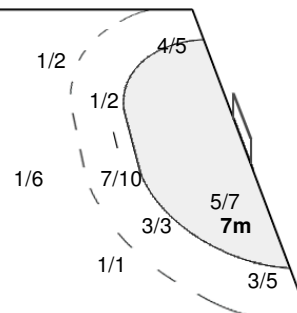

Defence

Goalkeepers Saves / Shots

2/5	1/1	2/8
1/5	1/1	2/7
1/8	2/6	0/11

1 XU M

0/1	1/1	1/2
0/3		2/7
1/3	1/4	0/7

12 HUANG H

2/4		1/6
1/2	1/1	
0/5	1/2	0/4

Legend:

G/S Goals/Shots	% Efficiency	6m 6-metre Shots	7m 7-metre Shots	9m 9-metre Shots
S/S Saves/Shots	Wing Wing Shots	FB Fast Breaks	BT Breakthroughs	EX Exclusions
AS Assists	TF Technical Faults	ST Steals	BS Blocked Shots	TP Time Played
YC Yellow Cards	RC Red Cards	n/a not applicable	2Min 2 Minute Suspensions	
+ 2 Minute + 2 Minute Suspensions