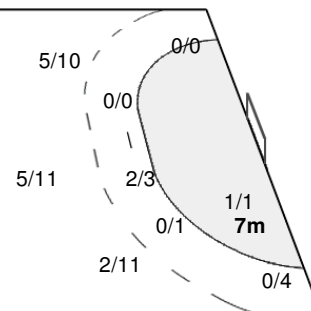

Defence

Goalkeepers Saves / Shots

1/2	2/3	1/2
2/4	3/3	0/2
3/7	4/7	1/6

12 UNGUREANU P

2/3	2/2	0/1
3/4	3/3	1/5

16 STANCIU F

1/2	2/3	1/2
0/1	1/1	0/1
0/3	1/4	0/1