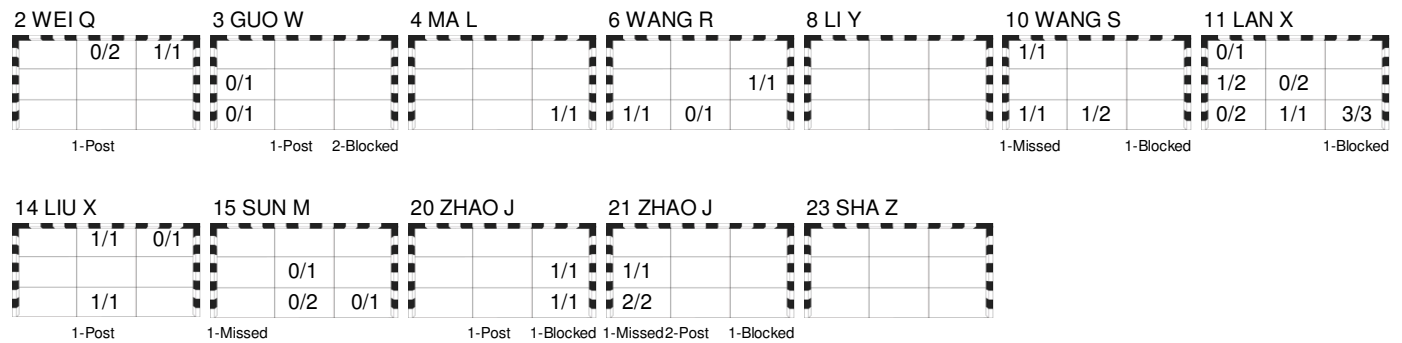

Suzhou

XIX Women's World Championship 2009

China

SAT 12 DEC 2009
17:15

Main Round Group M II

Spectators: 1.500

Match Team Statistics

Match No: 64

ROU 40 - 19 CHN

(21 - 12) (19 - 7)

Referees: BONAVENTURA C / BONAVENTURA J (FRA)

CHN - P.R. of China

Shots Distribution

Players

Goals / Shots

Team Goals / Shots

1/2	1/3	1/2
2/4	0/3	2/2
4/7	3/7	5/6
3-Missed	6-Post	6-Blocked