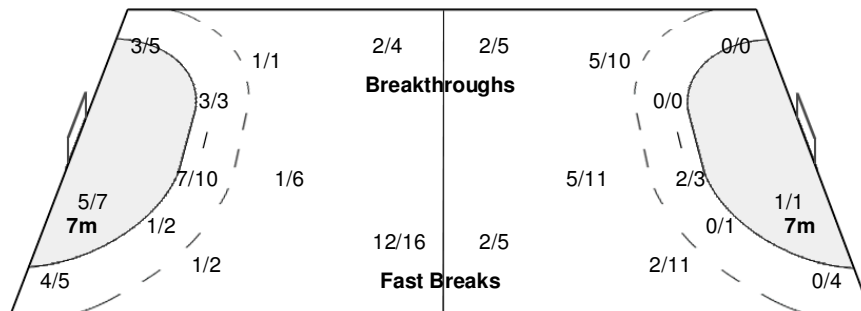

Suzhou

XIX Women's World Championship 2009

China

SAT 12 DEC 2009
17:15

Main Round Group M II

Spectators: 1.500

Match Team Statistics

Match No: 64

ROU 40 - 19 CHN

(21 - 12) (19 - 7)

Referees: BONAVENTURA C / BONAVENTURA J (FRA)

ROU - Romania

Shots Distribution

Players

Goals / Shots

2 MAIER R		5 AMARIEI C		7 NECHITA A		8 NEAGU C		9 PUSCASU I		10 STANCA I		11 MANEA O	
1/1	0/1			0/1	1/1				0/1				
	2/2				1/1	1/2		2/2	0/1	2/2		1/1	0/1
	2/2			1/1	1/1	2/2	1/1		1/1	1/1	1/2		1/1
		1-Missed 1-Post		1-Missed		1-Post				1-Post			

13 VARZARU C		14 MOLDOVAN A		20 TIVADAR M		25 VADINEANU C		99 LECUSANU G	
1/2	1/1		0/1			1/1	3/3		1/1
									0/1
1/1	3/3	2/2	1/1			1/1			1/2
		1-Missed				2-Post		1-Post	

Team Goals / Shots

3/5	0/1	6/8
4/5	0/1	5/7
7/8	4/6	11/11
3-Missed	6-Post	

Offence