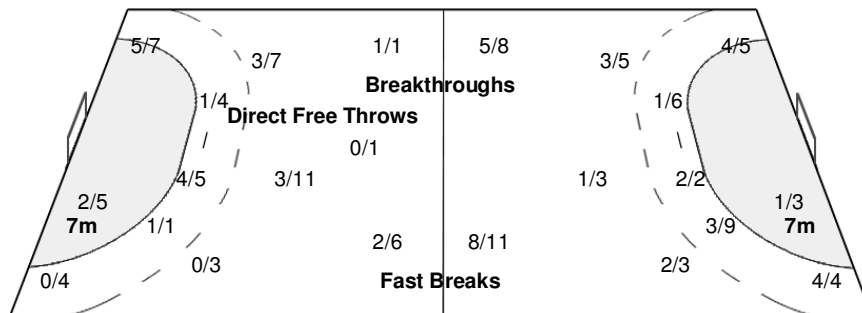

Yangzhou

XIX Women's World Championship 2009

China

SAT 12 DEC 2009
17:00

Main Round Group M I

Spectators: 2.500

Match Team Statistics

Match No: 62

GER 22 - 34 RUS

(13 - 16) (9 - 18)

Referees: MARINA C / MINORE D (ARG)

GER - Germany

Shots Distribution

Players

Goals / Shots

2 HÄRDTER N			3 KLEIN I			5 RÖSLER A			7 WÖRZ N			9 KETHORN W			10 LOERPER A			14 MÜLLER S					
		0/3						0/1	0/1						1/1			1/1			1/1		
								2/2				0/1	1/1			1/1			1/1			1/1	
												1-Blocked	1-Missed			1-Missed	1-Post			1-Missed	2-Post		
15 NEUKAMP S			17 MIETZNER F			18 STEINBACH L			19 BEIER C			20 ALTHAUS A											
		1/2	2/2		0/1									2/2									
2/3	0/1	0/1				1/1																	
2/2		1/2	0/1	0/1			1/1	1/1															
1-Post			1-Missed	1-Post		2-Missed	2-Post		1-Blocked			1-Post											

Team Goals / Shots

1/1	1/3	3/3
4/6	0/2	3/9
3/4	2/3	5/7
6-Missed	8-Post	3-Blocked

Offence

Defence

Goalkeepers Saves / Shots

2/4	0/2	2/5
4/11	1/1	5/9
1/9	2/6	3/7

1 ENGLERT S

1/2		1/1
	0/1	

16 WOLTERING C

2/4	0/2	2/5
3/9	1/1	4/8
1/9	2/5	3/7