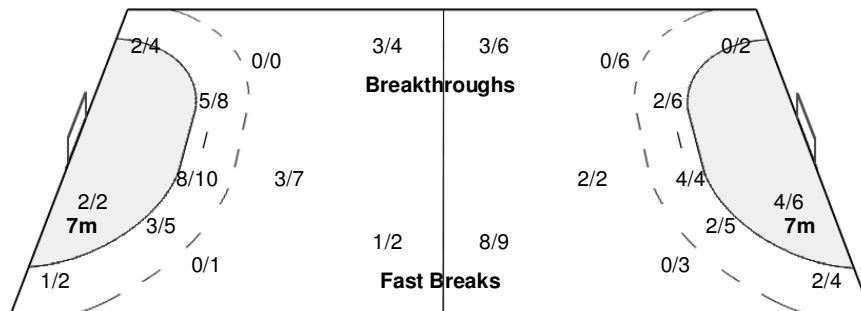

Changzhou

XIX Women's World Championship 2009

China

THU 10 DEC 2009
18:30

Preliminary Round Group D

Spectators: 500

Match Team Statistics

Match No: 60

ESP 28 - 27 KOR
(15 - 15) (13 - 12)

Referees: GJEDING M / HANSEN M (DEN)

ESP - Spain

Shots Distribution

Players

Goals / Shots

3 BARNO SAN MARTIN A	4 MARTIN BERENGUER C	6 ALBERTO FRANCISCO	7 FERNANDEZ IBAÑEZ B	8 CUADRADO DEHESA V	9 MANGUE GONZALEZ M	10 AGUILAR DIAZ M
	1/1		0/1		0/1	1/1
	1/1		1/1		3/3	3/5
			0/1		1/1	1/1
			0/2		2/2	1/1
	1-Missed 1-Post		1-Missed		1-Blocked	1-Post

11 BENZAL ANDALOUSSI	14 CHAVEZ HERNANDEZ E	17 PINEDO SAENZ E	18 FERNANDEZ MOLINOS	20 ONCINA MORENO N
			1/1	0/1
1/1		1/1	2/3	0/1
			0/1	0/1
			4/4	1/1

Team Goals / Shots

0/2	2/3	2/2
9/12		4/7
3/4		8/10
2-Missed	2-Post	1-Blocked

Offence

Defence

Goalkeepers Saves / Shots

0/2		0/2
3/8	1/1	4/7
5/11	4/9	1/5

1 GONZALEZ RAMOS C

		0/1
0/1		
1/1		

12 CIOBANU CIOBANU M

0/2		0/1
3/7	1/1	4/7
4/10	4/9	1/5