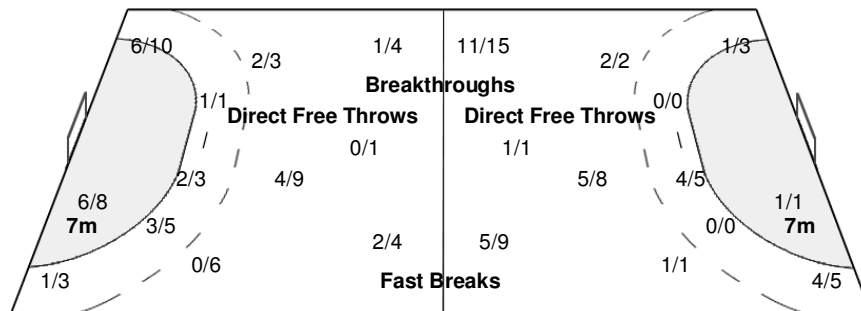

Suzhou

XIX Women's World Championship 2009

China

THU 10 DEC 2009
21:15

Preliminary Round Group C

Spectators: 300

Match Team Statistics

Match No: 57

HUN 35 - 28 JPN

(15 - 14) (20 - 14)

Referees: GEIPEL L / HELBIG M (GER)

JPN - Japan

Shots Distribution

Players

Goals / Shots

3 TAKAHASHI M	4 KAMIMACHI S	5 ITO A	6 UEGAKI A	7 SHINJO A	8 SAKUGAWA H	9 SAKAMOTO T
0/1	0/1		1/1 2/2 2/4	1/2 0/1 0/1	2/2 2/3 0/1 2/2 1/1	
1-Missed			2-Post 3-Blocked			

10 FUJII S	11 NAKASONE A	14 MAKI K	17 ARIHAMA Y	20 ISHITATE M
4/6 0/1 0/1 0/1 3/4 1/2	1/1 1/1	1/1 1/2	1/1 1/1 0/1	0/1
1-Blocked			1-Missed 1-Blocked	

Team Goals / Shots

6/9	2/4	3/5
0/2		3/5
8/11	3/5	3/7
2-Missed	2-Post	5-Blocked

Offence

Defence

Goalkeepers Saves / Shots

0/2	0/3
2/8	2/2 1/1
0/11	0/2 2/13

16 TASHIRO H
0/2 0/2
2/6 2/2 1/1
0/10 0/2 1/10

22 FUJIMA K
0/2 0/1
0/1 1/3

Legend:

G/S Goals/Shots	% Efficiency	6m 6-metre Shots	7m 7-metre Shots	9m 9-metre Shots
S/S Saves/Shots	Wing Wing Shots	FB Fast Breaks	BT Breakthroughs	EX Exclusions
AS Assists	TF Technical Faults	ST Steals	BS Blocked Shots	TP Time Played
YC Yellow Cards	RC Red Cards	n/a not applicable	2Min 2 Minute Suspensions	
+ 2 Minute + 2 Minute Suspensions