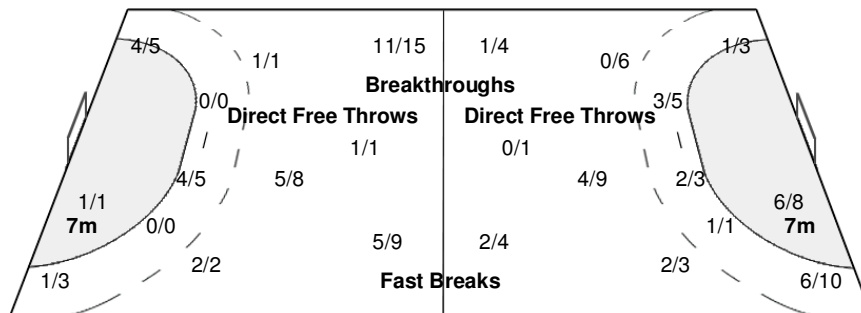

Suzhou

XIX Women's World Championship 2009

China

THU 10 DEC 2009
21:15

Preliminary Round Group C

Spectators: 300

Match Team Statistics

Match No: 57

HUN 35 - 28 JPN

(15 - 14) (20 - 14)

Referees: GEIPEL L / HELBIG M (GER)

HUN - Hungary

Shots Distribution

Players

Goals / Shots

2 ZACSIK S	7 SZUCSANSZKI Z	8 KOVACSICS A	10 BULATH A	11 SZABO V	14 TOTH K	17 TOTH T
1/1	1/1		1/1		1/1	2/2
1/1	3/4		0/1		1/1	0/1
1/1	2/2	1/1	2/2	1/1	1/1	1/1
3-Missed	1-Post					

22 BODI B	23 SZEKERES K	25 ORBAN A	33 JUHASZ G	87 TOMORI Z
1/2			1/1	
2/2	1/1		1/1	0/1
			1/1	1/1
			2-Missed	2-Post

Team Goals / Shots

2/2	3/3
6/8	0/2
11/11	2/2
11/13	
5-Missed	3-Post

Offence

Defence

Goalkeepers Saves / Shots

3/9	2/4	2/5
2/2		2/5
3/11	2/5	4/7

12 HERR O

2/7	0/1	2/5
1/1		0/2
2/8	1/3	3/6

21 TRIFFA A

1/2	2/3	
1/1		2/3
1/3	1/2	1/1