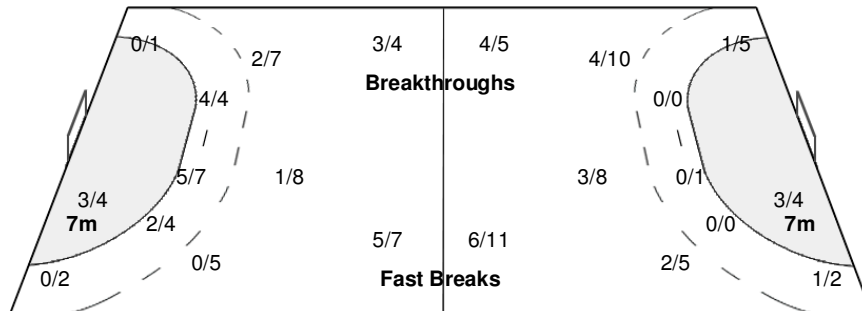

Suzhou

XIX Women's World Championship 2009

China

THU 10 DEC 2009
19:15

Preliminary Round Group C

Spectators: 1.000

Match Team Statistics

Match No: 56

NOR 25 - 24 ROU

(14 - 12) (11 - 12)

Referees: BRUNOVSKY P / CANDAV (SVK)

NOR - Norway

Shots Distribution

Players

Goals / Shots

2 URNE R	5 ALSTAD I	6 LOKE H	7 NOSTVOLD T	8 BREIVANG K	11 JOHANSEN K	13 FRAFJORD M
	1/1		1/1		0/1	1/1
	0/1	1/1	0/2	1/1	1/1	0/2
			3/3	1/1	1/1	2/2
		1-Blocked	1-Post 2-Blocked			

14 LARSEN T	18 RIEGELHUTH L	20 STANGE T	21 EDIN A	23 HERREM C
	1/1	0/1	0/1	0/1
	1/2	1/1	0/1	0/1
	1/1	0/1	1/2	1/1
	1/1	1/1	1-Blocked	0/1
	1-Missed	2-Blocked	1-Post 1-Blocked	

Team Goals / Shots

4/7	0/1	3/4
4/10	0/3	3/7
9/10	1/1	1/1
1-Missed	2-Post	6-Blocked

Offence

Defence

Goalkeepers Saves / Shots

1/2	2/6	0/2
0/2	3/3	2/2
3/7	4/9	1/7

12 PEDERSEN T

0/1		

16 HARALDSEN K

1/2	2/6	0/2
0/1	3/3	2/2
3/7	4/9	1/7