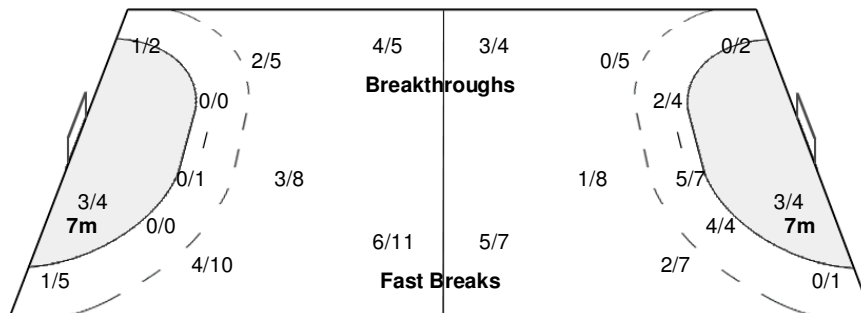

Suzhou

XIX Women's World Championship 2009

China

THU 10 DEC 2009
19:15

Preliminary Round Group C

Spectators: 1.000

Match Team Statistics

Match No: 56

NOR 25 - 24 ROU

(14 - 12) (11 - 12)

Referees: BRUNOVSKY P / CANDAV (SVK)

ROU - Romania

Shots Distribution

Players

Goals / Shots

2 MAIER R	5 AMARIEI C	7 NECHITA A	8 NEAGU C	9 PUSCASU I	10 STANCA I	11 MANEA O
1/1	1/1	1/1	0/1	0/1	1/1	
0/1	0/1		0/2		0/1	
0/1	1/1	2/2	1/3	3/4	4/4	
	1-Missed 1-Post	2-Blocked	2-Missed	2-Blocked		

13 VARZARU C	14 MOLDOVAN A	18 FIERA A	25 VADINEANU C	99 LECUSANU G
2/3				1/1
1/1			0/1	1/1
				0/2
				1/2
			1-Blocked	1-Post

Team Goals / Shots

1/2	4/6	2/2
2/2	0/3	0/2
4/7	5/9	6/7
3-Missed	2-Post	6-Blocked

Offence