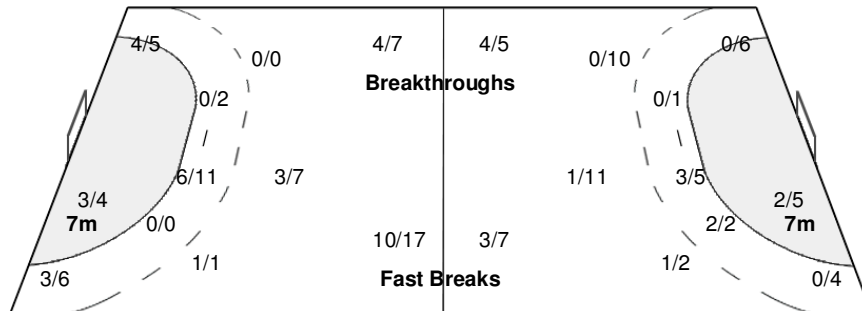

Suzhou

XIX Women's World Championship 2009

China

THU 10 DEC 2009
17:15

Preliminary Round Group C

Spectators: 100

Match Team Statistics

Match No: 55

TUN 34 - 16 CHI

(21 - 7) (13 - 9)

Referees: CHEN S / LU M (CHN)

TUN - Tunisia

Shots Distribution

Players

Goals / Shots

3 DAOULA N	4 GHERISSI E	6 ELGHAOU I A	8 BEN CHEIKH J	9 MSAAD H	10 TOUMI R	14 KOUKI M
	0/1	1/1 0/1	1/1 0/1 3/3	4/4	1/1	
		1/2	0/1 0/1 1/1	1/2	0/2 3/3	
		2/2	0/1 0/1	1/1 1/3	3/3	
	1-Post	1-Missed 1-Post	1-Missed	2-Missed	1-Post	

17 KILANI O	18 ABDELHAK H	20 CHEBBAH M	24 KHOULDI I	27 GHANMI S
	1/1	1/2 1/2		
	1/1	1/1		
		4/5 1/1		
	2-Post	1-Post		

Team Goals / Shots

7/7	2/5	4/5
2/4	1/5	6/7
7/9	2/5	3/3
4-Missed	6-Post	

Offence