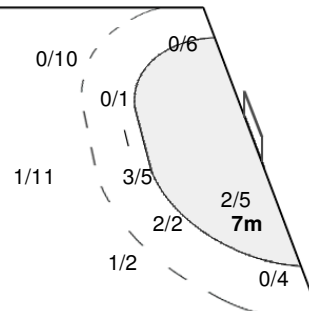

17 KILANI O	18 ABDELHAK H	20 CHEBBAH M	24 KHOULDI I	27 GHANMI S
	1/1	1/2 1/2		
	1/1	1/1		
		4/5 1/1		
	2-Post	1-Post		

Team Goals / Shots

7/7	2/5	4/5
2/4	1/5	6/7
7/9	2/5	3/3
4-Missed	6-Post	

Offence

Defence