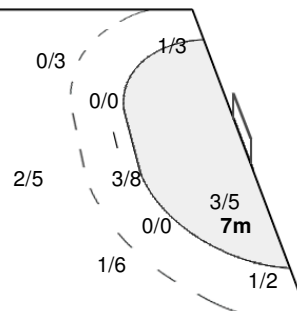

Defence

Goalkeepers Saves / Shots

2/4	2/3	5/10
	1/1	4/4
1/3	0/1	2/6

12 LEYNAUD A

2/4	2/3	5/10
	1/1	4/4
1/3	0/1	2/6

16 DARLEUX C

Legend:

G/S Goals/Shots	% Efficiency	6m 6-metre Shots	7m 7-metre Shots	9m 9-metre Shots
S/S Saves/Shots	Wing Wing Shots	FB Fast Breaks	BT Breakthroughs	EX Exclusions
AS Assists	TF Technical Faults	ST Steals	BS Blocked Shots	TP Time Played
YC Yellow Cards	RC Red Cards	n/a not applicable	2Min 2 Minute Suspensions	
+ 2 Minute + 2 Minute Suspensions