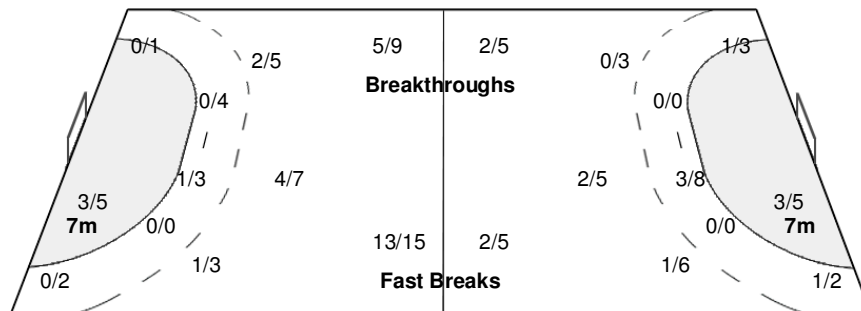

Wuxi

XIX Women's World Championship 2009

China

THU 10 DEC 2009
19:00

Preliminary Round Group A

Spectators: 300

Match Team Statistics

Match No: 50

GER 15 - 29 FRA

(10 - 10) (5 - 19)

Referees: HORVATH P / MARTON B (HUN)

FRA - France

Shots Distribution

Players

Goals / Shots

2 GOUDJO A	5 AYGLON C	7 PINEAU A	8 MENDY C	9 BAUDOUIN P	17 DEMBELE S	18 DEROIN A
	1/1	1/1	2/2	0/1		0/1
			0/2			
	1/3	0/1	2/3	2/2	0/1	
	2-Post	2-Missed		1/1	2/2	
19 VANPARYS-TORRES C	20 TERVEL R	21 LIMAL M	22 PIEJOS K	24 SIGNATE M		
		1/1	1/1			0/1
		0/1	1/1	0/1		0/1
	0/1	0/1	2/2	1/1	1/3	2/2
1-Missed				2-Missed		

Team Goals / Shots

3/3	0/1	5/6
2/3		1/6
10/11	2/5	6/12
5-Missed	2-Post	

Offence