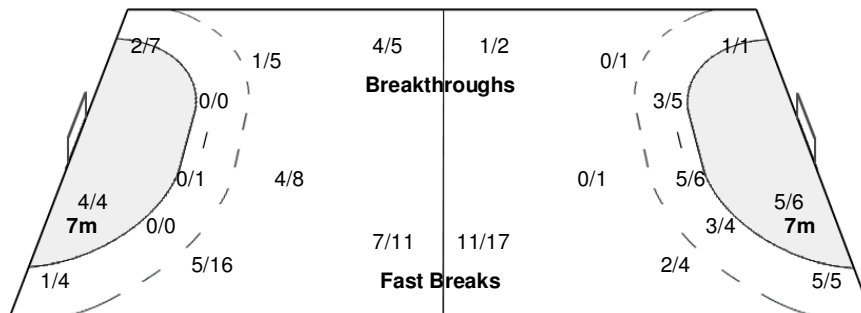

Wuxi

XIX Women's World Championship 2009

China

THU 10 DEC 2009
17:00

Preliminary Round Group A

Spectators: 100

Match Team Statistics

Match No: 49

CGO 28 - 36 BRA
(13 - 19) (15 - 17)

Referees: OPAVA J / VALEK P (CZE)

CGO - Congo

Shots Distribution

Players

Goals / Shots

2 OKOKO J	3 LEKIBI D	4 EYALA DELPOKO H	5 OKOMBA C	6 ESSOPONDO P	7 KIBAMBA NKEMBO L	8 NGALOYI BOYEMBE M
0/1	0/1 0/1			1/2	0/1	
1/1	1/1			0/2	1/1	1/1
3-Blocked	1-Post		1-Missed	1-Blocked 1-Missed	1-Blocked	1-Post 1-Blocked

9 BASSARILA N	10 MAVOUNGOU E	11 OKOYE MBON C	13 ITOUA ATSONO A	14 NGOLI MADZOU P
0/1 1/3	1/1	1/1 0/1 1/1	1/1 1/1	
0/1 0/1			1/1 1/1	1/1
1/1 1/1 1/1	1/1 0/1	1/1 3/3	3/3 1/2	1/2
1-Missed	1-Missed		3-Blocked	1-Blocked

Team Goals / Shots

2/2	2/6	3/6
1/4	0/2	2/3
10/11	1/2	7/9
4-Missed	2-Post	10-Blocked

Offence

Defence

Goalkeepers Saves / Shots

1/10	0/2	1/4
0/2	1/1	2/8
2/10	0/1	1/6

1 LOUOBA D

1/8	0/2	1/4
	1/1	2/7
2/8		0/3

12 OKANATHA L

0/2		
0/2		0/1
0/2	0/1	1/3