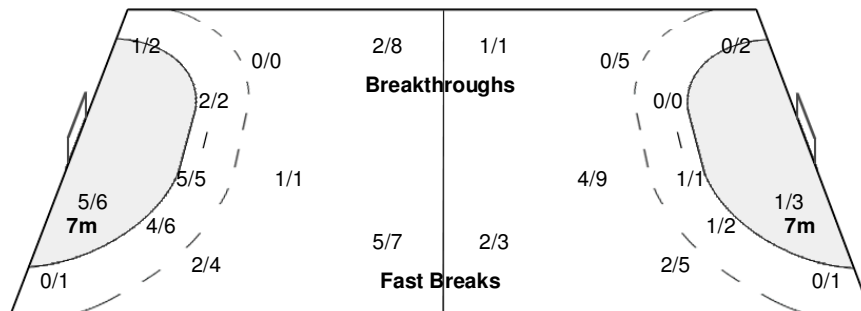

Changzhou

XIX Women's World Championship 2009

China

WED 9 DEC 2009
16:30

Preliminary Round Group D

Spectators: 2.000

Match Team Statistics

Match No: 47

CHN 12 - 27 ESP

(9 - 11) (3 - 16)

Referees: BONAVENTURA C / BONAVENTURA J (FRA)

ESP - Spain

Shots Distribution

Players

Goals / Shots

3 BARNO SAN MARTIN A	4 MARTIN BERENGUER C	6 ALBERTO FRANCISCO	7 FERNANDEZ IBAÑEZ B	8 CUADRADO DEHESA V	9 MANGUE GONZALEZ M	10 AGUILAR DIAZ M
1/1			1/1	1/1		
0/1	1/1				1/1	2/2
1/1		0/1	2/2		1/1	1/1
	1/1	1/2	1/1	1/1	1/1	1/2
		2-Post	1-Missed		1-Missed	
11 BENZAL ANDALOUSSI	14 CHAVEZ HERNANDEZ E	17 PINEDO SAENZ E	18 FERNANDEZ MOLINOS	20 ONCINA MORENO N		
0/1			1/1		0/1	
	1/1			0/1	1/1	0/1
		1/1				
				1-Missed		

Team Goals / Shots

2/2	1/1	4/4
3/7		3/5
7/8	2/4	5/6
3-Missed	2-Post	

Offence