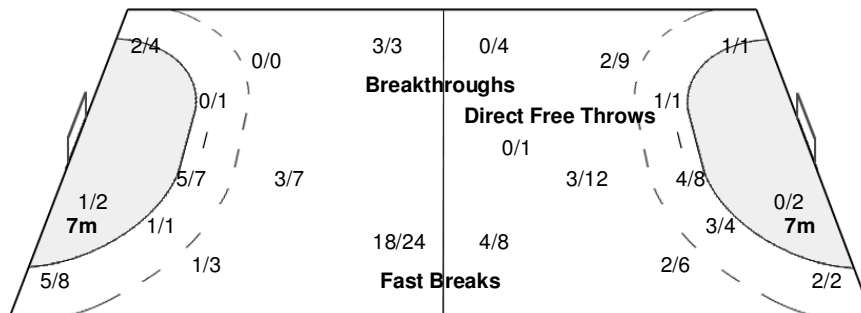

Suzhou

XIX Women's World Championship 2009

China

WED 9 DEC 2009
21:15

Preliminary Round Group C

Spectators: 200

Match Team Statistics

Match No: 45

ROU 39 - 22 TUN

(23 - 10) (16 - 12)

Referees: GUSEVA V / VARTANIAN S (RUS)

ROU - Romania

Shots Distribution

Players

Goals / Shots

2 MAIER R			5 AMARIEI C			7 NECHITA A			8 NEAGU C			9 PUSCASU I			10 STANCA I			11 MANEA O					
0/1	0/1	2/2	0/1	1/1		0/1	1/1		0/1	1/1		1/1	1/1	2/2	1/1	1/1	2/2	1/1	1/1	0/1	4/5	1/1	
1/1	1/1	1/2				3/3	1/1		1/2			2/3	1/2	2/2							1/1		
1-Post						2-Post						1-Missed			1-Post								
14 MOLDOVAN A			18 FIERA A			25 VADINEANU C			55 GEIGER M			99 LECUSANU G											
			0/1			1/1	1/1		1/1														
						1/1			2/2	1/1				1/1			1/1						
1-Blocked			1-Blocked			1-Post																	

Team Goals / Shots

6/7	2/2	8/8
3/4	0/2	0/3
9/10	3/4	8/11
2-Missed	5-Post	2-Blocked

Offence

Defence

Goalkeepers Saves / Shots

1/3	1/1	
6/9		3/6
3/10	3/6	3/7

12 UNGUREANU P

1/1		
1/4		2/5
2/5	2/4	2/3

16 STANCIU F

0/2	1/1	
5/5		1/1
1/5	1/2	2/5