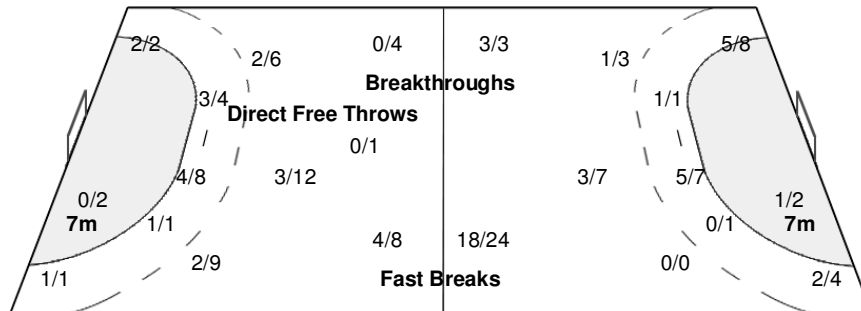

Suzhou

XIX Women's World Championship 2009

China

WED 9 DEC 2009
21:15

Preliminary Round Group C

Spectators: 200

Match Team Statistics

Match No: 45

ROU 39 - 22 TUN

(23 - 10) (16 - 12)

Referees: GUSEVA V / VARTANIAN S (RUS)

TUN - Tunisia

Shots Distribution

Players

Goals / Shots

4 GHERISSI E	6 ELGHAOUI A	8 BEN CHEIKH J	9 MSAAD H	10 TOUMI R	11 DALY C	14 KOUKI M
1/1	1/1 2/2	0/1 1/1	2/2 0/1	0/1 0/3 3/4	1/1 1/1	1/1
		1-Missed	1-Missed	2-Missed 2-Post		

17 KILANI O	18 ABDELHAK H	20 CHEBBAH M	24 KHOULDI I	27 GHANMI S
	0/1 1/2 0/2		1/2 2/4 1/1 1/3	1/3 1/3
	2-Missed	2-Blocked	3-Missed 1-Post	1-Blocked

Team Goals / Shots

2/3	0/1	
3/9		3/6
7/10	3/6	4/7
9-Missed	3-Post	4-Blocked

Offence