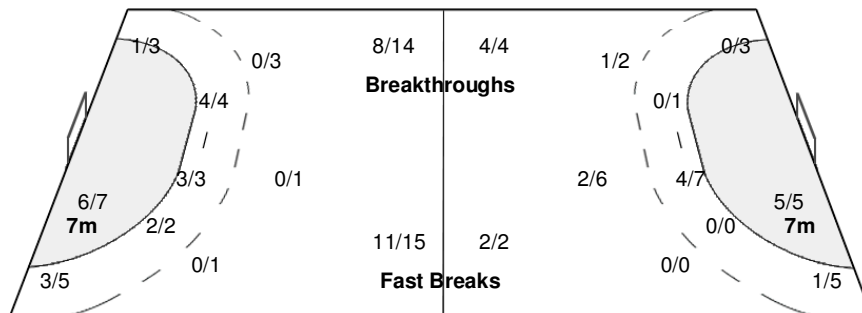

Suzhou

XIX Women's World Championship 2009

China

WED 9 DEC 2009
17:15

Preliminary Round Group C

Spectators: 100

Match Team Statistics

Match No: 43

CHI 19 - 38 JPN

(13 - 19) (6 - 19)

Referees: GEIPEL L / HELBIG M (GER)

JPN - Japan

Shots Distribution

Players

Goals / Shots

3 TAKAHASHI M	4 KAMIMACHI S	5 ITO A	6 UEGAKI A	7 SHINJO A	9 SAKAMOTO T	10 FUJII S
1/1	1/1	1/1	1/1	0/1	1/1	1/1
1/1	2/3	1/1	1/1	0/2	0/1	0/1
2-Post	1-Missed		1-Post			1-Missed 2-Post
11 NAKASONE A	14 MAKI K	17 ARIHAMA Y	20 ISHITATE M	25 TANABE Y		
2/2	1/1	1/1	1/1	1/1	2/2	
		0/1	1/1	1/1	2/2	
		1-Missed 2-Post	1-Post			

Team

Goals / Shots

6/6	2/3	9/9
1/3	0/1	0/2
9/10	5/7	6/6
3-Missed	8-Post	

Offence