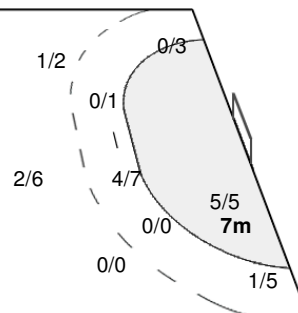

Team

Goals / Shots

6/6	2/3	9/9
1/3	0/1	0/2
9/10	5/7	6/6
3-Missed	8-Post	

Offence

Defence

Goalkeepers

Saves / Shots

0/2	0/1	
2/4		2/6
2/6	0/1	0/5

16 TASHIRO H

0/2		
1/3		1/4
2/5		0/3

22 FUJIMA K

	0/1	
1/1		1/2
0/1	0/1	0/2

Legend:

G/S Goals/Shots	% Efficiency	6m 6-metre Shots	7m 7-metre Shots	9m 9-metre Shots
S/S Saves/Shots	Wing Wing Shots	FB Fast Breaks	BT Breakthroughs	EX Exclusions
AS Assists	TF Technical Faults	ST Steals	BS Blocked Shots	TP Time Played
YC Yellow Cards	RC Red Cards	n/a not applicable	2Min 2 Minute Suspensions	
+ 2 Minute + 2 Minute Suspensions				