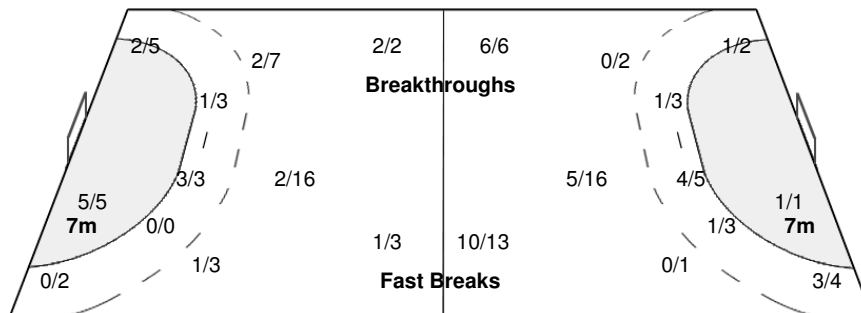

Zhangjiagang

XIX Women's World Championship 2009

China

WED 9 DEC 2009
21:00

Preliminary Round Group B

Spectators: 200

Match Team Statistics

Match No: 42

AUT 19 - 32 RUS

(10 - 17) (9 - 15)

Referees: BEJI A / FARAH S (TUN)

AUT - Austria

Shots Distribution

Players

Goals / Shots

4 SCHEFFKNECHT B	5 FREY S	7 SUBKE S	9 MAGELINSKAS L	10 BUDECEVIC M	11 DOPPLER K	14 STUMVOLL N
1/2	1/1	0/1	0/1	3/3	1/1	0/1
0/1	0/1	1/1	0/1	1/1	1/1	0/1
0/1		1/1				
2-Missed 2-Post	1-Blocked		2-Blocked	1-Post	2-Blocked	1-Blocked
15 STUMVOLL S	17 PLACH I	18 GRAUSENBURGER R	19 ENGEL K	80 SPIRIDON S		
1/1	0/2	0/1	1/1	1/1		
		0/1	2/2	1/1	1/1	1/1
		1/2	1/1	2/2		
	1-Missed	1-Post	1-Missed	2-Blocked	1-Missed	

Team Goals / Shots

1/1	0/3	2/3
4/6		5/9
3/4	1/2	3/4
5-Missed	4-Post	8-Blocked

Offence

Defence

Goalkeepers Saves / Shots

1/8	0/1	0/3
3/4	2/2	1/4
4/6	3/11	1/8

12 SCHILK N

1/6		0/2
1/2	2/2	0/2
1/3	3/5	1/2

16 BLAZEK P

0/2	0/1	0/1
2/2		1/2
3/3	0/6	0/6