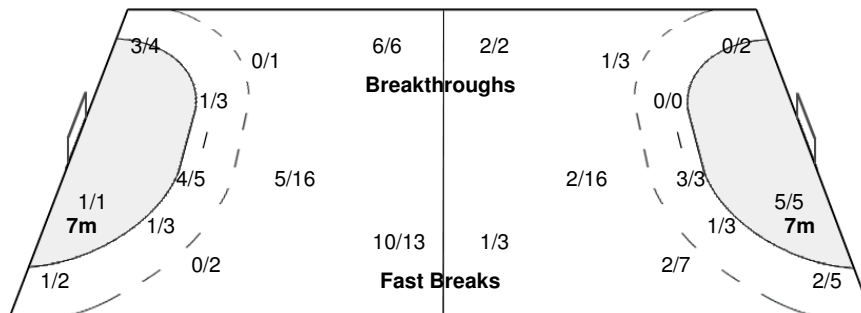

Zhangjiagang

XIX Women's World Championship 2009

China

WED 9 DEC 2009
21:00

Preliminary Round Group B

第十九届世界女子手球锦标赛
Spectators: 200

Match Team Statistics

Match No: 42

AUT 19 - 32 RUS

(10 - 17) (9 - 15)

Referees: BEJI A / FARAH S (TUN)

RUS - Russia

Shots Distribution

Players

Goals / Shots

5 POSTNOVA L	7 DMITRIEVA E	11 LEVINA O	13 YARTSEVA M	15 PETROVA M	17 ANDRYUSHINA E	18 MURAVYEVA N
1/1 0/1	0/1	1/1	1/1	1/1	1/1 1/1 1/1	1/1
2/2	1/1	0/1 2/2	1/2	1/1		
1-Blocked					1-Blocked 1-Missed	

19 VETKOVA E	21 ZHILINSKAYE V	24 KOROLEVA O	25 TUREY E	26 KHMYROVA T
1/1	0/1 0/2		2/2	1/1 1/1
1/1 1/1	1/2 0/1		1/1 1/1	0/1 0/2 2/4 2/2
1-Post	1-Post	1-Missed 1-Blocked		1-Missed

Team Goals / Shots

7/8	1/1	3/3
1/4	0/2	3/4
2/6	8/11	7/8
3-Missed	2-Post	3-Blocked

Offence

Defence

Goalkeepers Saves / Shots

0/1	3/3	1/3
2/6		4/9
1/4	1/2	1/4

1 SUSLINA I

3/3	1/3
1/3	2/5
0/1	0/2

16 SEDOYKINA A

0/1		
1/3		2/4
1/3	1/1	1/2

Legend:

G/S Goals/Shots	% Efficiency	6m 6-metre Shots	7m 7-metre Shots	9m 9-metre Shots
S/S Saves/Shots	Wing Wing Shots	FB Fast Breaks	BT Breakthroughs	EX Exclusions
AS Assists	TF Technical Faults	ST Steals	BS Blocked Shots	TP Time Played
YC Yellow Cards	RC Red Cards	n/a not applicable	2Min 2 Minute Suspensions	
+ 2 Minute + 2 Minute Suspensions