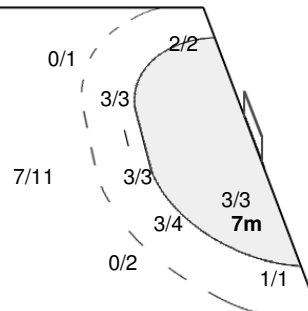

Defence

Goalkeepers Saves / Shots

0/2	1/5	0/1
2/6	1/2	0/5
2/10	0/4	2/9

1 LOKAM K

0/2	1/5	0/1
2/5	1/2	0/4
2/8		2/7

Legend:

G/S Goals/Shots	% Efficiency	6m 6-metre Shots	7m 7-metre Shots	9m 9-metre Shots
S/S Saves/Shots	Wing Wing Shots	FB Fast Breaks	BT Breakthroughs	EX Exclusions
AS Assists	TF Technical Faults	ST Steals	BS Blocked Shots	TP Time Played
YC Yellow Cards	RC Red Cards	n/a not applicable	2Min 2 Minute Suspensions	
+ 2 Minute + 2 Minute Suspensions