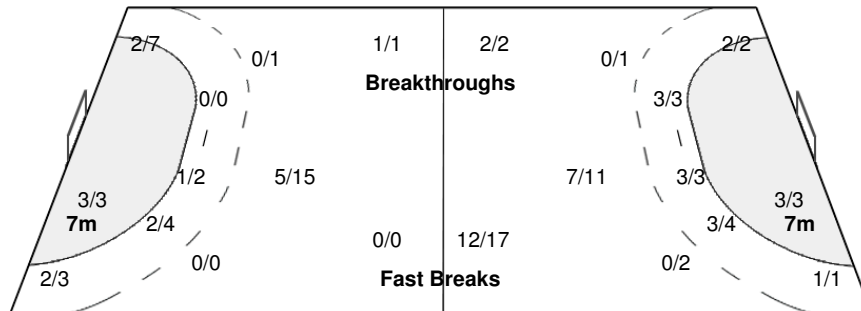

Zhangjiagang

XIX Women's World Championship 2009 China

WED 9 DEC 2009
17:00

Preliminary Round Group B

Spectators: 60

Match Team Statistics

Match No: 40

ANG 36 - 16 THA

(21 - 5) (15 - 11)

Referees: ANDERSEN K / SODAL P (NOR)

THA - Thailand

Shots Distribution

Players

Goals / Shots

2 WONGMAK T	3 SIPAK J	4 SILA V	5 MEEPHIAN T	6 PHONSEN J	7 CHAWDORN N	8 THANAWAT P	9 NONTAWONGSKULSIRI	10 PANYIM S	11 NONGRUEANG P	12 SUPHASANAN N	13 SAWATPON W	15 BOONNAM P
0/1					0/1	1/1 0/1						
1/1	1/1		1/1	0/1	1/2	4/4 1/2 1/1		0/1	0/1	1/1 3/3 0/2		0/1
			1-Blocked			2-Missed		1-Post 1-Blocked				1-Blocked

Team Goals / Shots

0/1		
2/2	0/4	0/2
7/8	4/5	3/8
2-Missed	1-Post	3-Blocked

Offence