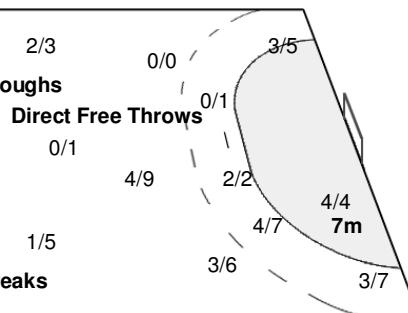

Defence

Goalkeepers Saves / Shots

1/4	1/1	1/7
1/1		5/6
4/13	1/1	0/7

12 MORTENSEN K

1/2		0/5
1/1		3/3
3/8	1/1	0/6

16 PEDERSEN C

0/2	1/1	1/2
		2/3
1/5		0/1

Legend:

G/S Goals/Shots	% Efficiency	6m 6-metre Shots	7m 7-metre Shots	9m 9-metre Shots
S/S Saves/Shots	Wing Wing Shots	FB Fast Breaks	BT Breakthroughs	EX Exclusions
AS Assists	TF Technical Faults	ST Steals	BS Blocked Shots	TP Time Played
YC Yellow Cards	RC Red Cards	n/a not applicable	2Min 2 Minute Suspensions	
+ 2 Minute + 2 Minute Suspensions