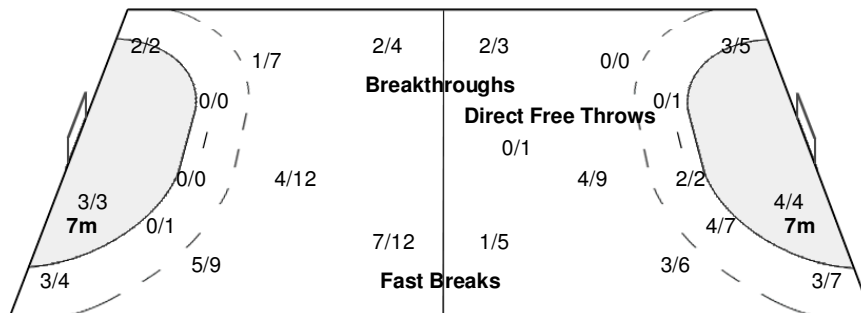

Wuxi

XIX Women's World Championship 2009

China

SAT 5 DEC 2009
21:00

Preliminary Round Group A

Spectators: 700

Match Team Statistics

Match No: 3

GER 26 - 27 DEN

(10 - 15) (16 - 12)

Referees: HORVATH P / MARTON B (HUN)

DEN - Denmark

Shots Distribution

Players

Goals / Shots

2 MELGAARD M	3 KVIESGAARD M	5 AUGUSTESEN M	8 MORTENSEN L	9 DALBY C	11 LUND NIELSEN L	15 LARSEN P
1/1	1/1 0/1 2/2	0/2 0/1 1/1	1/1 1/1 2/2 1/1 0/1	1/1 1/1 1/1	1/1 1/1 1/1	
		2-Post	1-Missed	2-Blocked	1-Missed	2-Blocked
18 KRISTENSEN K	19 JORGENSEN L	21 KRISTIANSEN K	22 TROELSEN T	24 PEDERSEN L		
	0/1		1/2 1/1 1/1 2/2	1/1		
	2-Blocked		1-Missed 1-Post	5-Blocked		

Team Goals / Shots

4/7	2/4	3/3
1/3		1/1
6/6	2/2	8/11
3-Missed	3-Post	11-Blocked

Offence