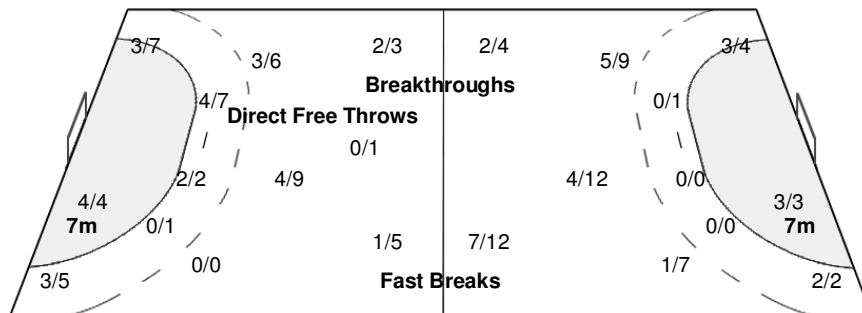

Wuxi

XIX Women's World Championship 2009

China

SAT 5 DEC 2009
21:00

Preliminary Round Group A

Spectators: 700

Match Team Statistics

Match No: 3

GER 26 - 27 DEN

(10 - 15) (16 - 12)

Referees: HORVATH P / MARTON B (HUN)

GER - Germany

Shots Distribution

Players

Goals / Shots

2 HÄRDTER N	3 KLEIN I	5 RÖSLER A	7 WÖRZ N	9 KETHORN W	10 LOERPER A	14 MÜLLER S
0/1	1/1	1/1	1/1	0/3	1/2	1/1
2/2	1/2	2/2	2/2	1/2	1/1	0/1
	1-Missed 2-Post		1-Missed 1-Post			1-Post
15 NEUKAMP S	17 MIETZNER F	18 STEINBACH L	19 BEIER C	20 ALTHAUS A		
0/1	1/1	4/4	0/1	1/1		
0/1	3/5	1/1	0/1			
1-Post	1-Missed 1-Post	1-Blocked				

Team Goals / Shots

3/4	0/1	6/7
0/1		1/6
9/13	0/1	7/7
3-Missed	6-Post	1-Blocked

Offence