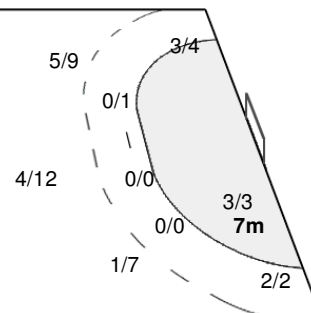

Defence

Goalkeepers Saves / Shots

3/7	2/4	0/3
2/3		0/1
0/6	0/2	3/11

1 ENGLERT S

0/1	1/1	
0/4	0/1	1/4

16 WOLTERING C

3/6	1/3	0/3
2/3		0/1
0/2	0/1	2/7