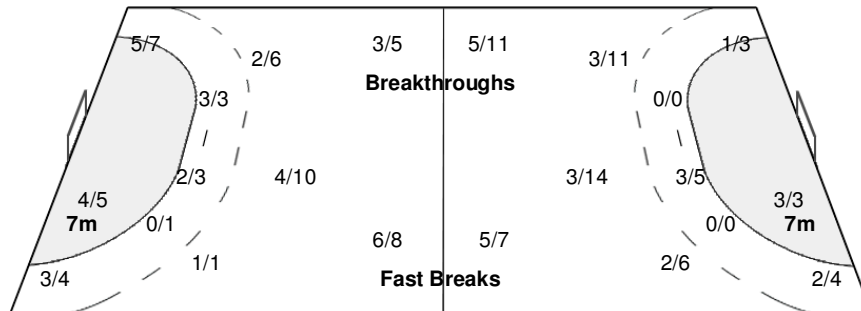

Wuxi

XIX Women's World Championship 2009

China

WED 9 DEC 2009
21:00

Preliminary Round Group A

Spectators: 200

Match Team Statistics

Match No: 39

SWE 27 - 33 GER

(12 - 18) (15 - 15)

Referees: OPAVA J / VALEK P (CZE)

GER - Germany

Shots Distribution

Players

Goals / Shots

2 HÄRDTER N	3 KLEIN I	5 RÖSLER A	7 WÖRZ N	9 KETHORN W	10 LOERPER A	14 MÜLLER S
1/1	3/3	0/1	0/1	1/1		1/1
1/1	1/1		2/2	1/2		4/4
	1-Missed	1-Missed		1-Post 1-Blocked		2-Missed 1-Post 2-Blocked
15 NEUKAMP S	17 MIETZNER F	18 STEINBACH L	19 BEIER C	20 ALTHAUS A		
1/1	1/1	1/2				
1/2	1/1					2/2
3/3	3/3	4/5	1/1			
1-Missed 1-Post	1-Missed	2-Blocked				

Team Goals / Shots

2/2	1/1	2/3
1/3		6/7
10/11		11/12
6-Missed	3-Post	5-Blocked

Offence

Defence

Goalkeepers Saves / Shots

1/5	4/6	2/4
2/2		0/3
3/12		1/8

12 SCHÜLKE K

		0/1
		0/1
0/2		0/2

16 WOLTERING C

1/5	4/6	2/3
2/2		0/2
3/10		1/6

Legend:

G/S Goals/Shots	% Efficiency	6m 6-metre Shots	7m 7-metre Shots	9m 9-metre Shots
S/S Saves/Shots	Wing Wing Shots	FB Fast Breaks	BT Breakthroughs	EX Exclusions
AS Assists	TF Technical Faults	ST Steals	BS Blocked Shots	TP Time Played
YC Yellow Cards	RC Red Cards	n/a not applicable	2Min 2 Minute Suspensions	
+ 2 Minute + 2 Minute Suspensions