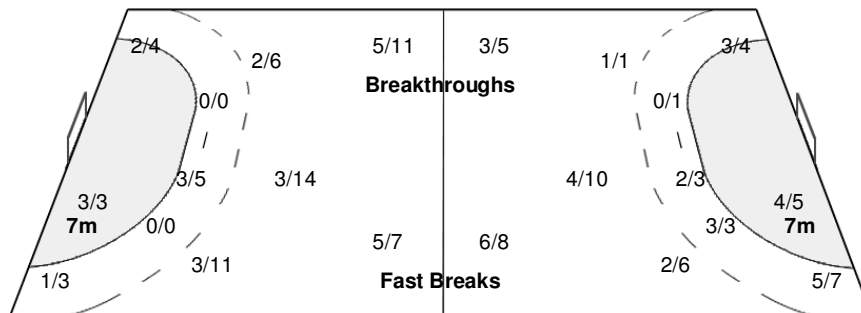

Wuxi

XIX Women's World Championship 2009

China

WED 9 DEC 2009
21:00

Preliminary Round Group A

Spectators: 200

Match Team Statistics

Match No: 39

SWE 27 - 33 GER
(12 - 18) (15 - 15)

Referees: OPAVA J / VALEK P (CZE)

SWE - Sweden

Shots Distribution

Players

Goals / Shots

2 ISAKSON K	4 BOSON M	5 HOLMGREN S	6 ISLAS HELGESSON T	7 WIKENSTEN J	9 SKOGSBERG P	11 VIREN L
1/1	0/1	1/1			0/2	1/1
2/2		0/2			1/1	
2/2	1/1	1/1		2/2		0/1
2-Blocked 1-Missed 1-Post			1-Missed 1-Post		1-Missed 1-Post	

15 AHLM J	17 TORSTENSON L	18 WIBERG J	20 GULLDEN I	23 WALLTER T
2/3	0/1	0/2		
	1/1	1/1		
0/2	1/1	1/2	1/1	1/1
1-Missed 2-Post	2-Blocked 2-Missed 1-Post	5-Blocked	1-Missed 1-Post	1-Blocked

Team Goals / Shots

4/5	2/6	2/4
0/2		3/3
9/12		7/8
7-Missed	7-Post	10-Blocked

Offence

Goalkeepers Saves / Shots

0/2	0/1	1/3
2/3		1/7
1/11		1/12

12 KAIN G

0/2	1/2
0/1	1/5
1/7	1/11

16 GRUBBSTROM C

	0/1	0/1
2/2		0/2
0/4		0/1