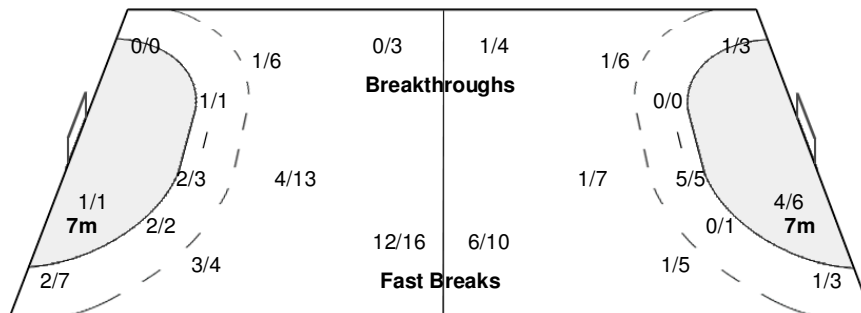

Wuxi

XIX Women's World Championship 2009

China

WED 9 DEC 2009
19:00

Preliminary Round Group A

Spectators: 402

Match Team Statistics

Match No: 38

BRA 21 - 28 DEN

(9 - 14) (12 - 14)

Referees: FLORESCU D / DUTA A (ROU)

DEN - Denmark

Shots Distribution

Players

Goals / Shots

2 MELGAARD M	3 KVIESGAARD M	5 AUGUSTESEN M	9 DALBY C	10 KROGSHEDE C	11 LUND NIELSEN L	15 LARSEN P
	1/1	1/1	0/1	1/1		
		0/1	1/2		2/2	
	1/1	1/1	1/2	0/1	0/1	0/1
			1-Missed	1-Missed	1-Blocked	1-Missed
					1-Post	
18 KRISTENSEN K	19 JORGENSEN L	21 KRISTIANSEN K	22 TROELSEN T	23 KASTRUP S		
	2/2	0/1	1/1	3/4	1/1	1/2
0/1		1/1	0/1	2/2	0/1	1/1
	2/2	0/1	1/1	0/1	1/1	
	1-Missed	1-Blocked	1-Blocked	2-Blocked	1-Post	

Team Goals / Shots

8/9	1/2	2/4
4/6	0/1	3/6
5/8	0/3	5/6
4-Missed	2-Post	5-Blocked

Offence

Defence

Goalkeepers Saves / Shots

1/5	3/4	
2/2		5/8
3/8	0/1	4/11

12 MORTENSEN K

1/5	3/4	
2/2		5/8
3/8	0/1	4/11

16 PEDERSEN C

Legend:

G/S Goals/Shots	% Efficiency	6m 6-metre Shots	7m 7-metre Shots	9m 9-metre Shots
S/S Saves/Shots	Wing Wing Shots	FB Fast Breaks	BT Breakthroughs	EX Exclusions
AS Assists	TF Technical Faults	ST Steals	BS Blocked Shots	TP Time Played
YC Yellow Cards	RC Red Cards	n/a not applicable	2Min 2 Minute Suspensions	
+ 2 Minute + 2 Minute Suspensions