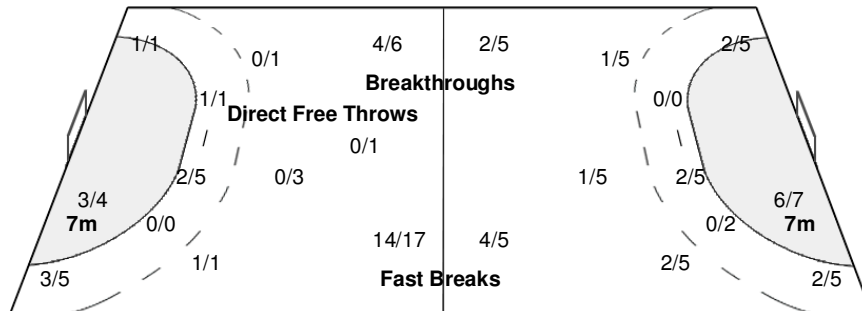

Wuxi

XIX Women's World Championship 2009

China

WED 9 DEC 2009
17:00

Preliminary Round Group A

Spectators: 100

Match Team Statistics

Match No: 37

FRA 29 - 22 CGO

(14 - 9) (15 - 13)

Referees: HORVATH P / MARTON B (HUN)

FRA - France

Shots Distribution

Players

Goals / Shots

2 GOUDJO A	3 DANCETTE B	5 AYGLON C	7 PINEAU A	8 MENDY C	9 BAUDOIN P	17 DEMBELE S
2/2	1/1	2/2	0/1	2/2	2/2	1/2
1/1	1/1	1/2	1/1	1/1	0/1	3/3
	1-Post		1-Missed	1-Missed 1-Post	1-Blocked	1-Post 1-Blocked
18 DEROIN A	20 TERVEL R	21 LIMAL M	24 SIGNATE M	25 FIOSSONANGAYE S		
		1/1				
	1/1	2/2	2/2	1/1	0/1	1/1
	1-Post	1-Post	1-Blocked			

Team Goals / Shots

3/3	2/2	2/2
1/1	0/1	3/5
9/10	0/1	9/10
2-Missed	5-Post	3-Blocked

Offence

Goalkeepers Saves / Shots

1/7	1/2	1/2
2/5	1/1	3/5
1/7	2/3	1/3

12 LEYNAUD A

0/2	1/1	1/2
0/2	1/1	2/3
0/6	2/3	1/2

16 DARLEUX C

1/5	0/1	
2/3		1/2
1/1		0/1