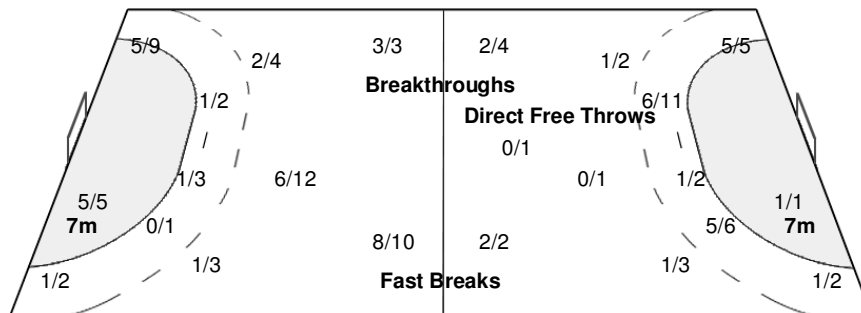

Changzhou

XIX Women's World Championship 2009

China

MON 7 DEC 2009
16:30

Preliminary Round Group D

Spectators: 5.000

Match Team Statistics

Match No: 35

KOR 33 - 25 CHN

(17 - 13) (16 - 12)

Referees: GATELIS M / MAZEIKA V (LTU)

KOR - Korea

Shots Distribution

Players

Goals / Shots

2 WOO S			3 KIM O			4 LEE E			5 NAM H			6 JUNG J			9 KIM C			10 LEE S		
2/2	2/2		1/1			1/2	1/1	0/1				1/1			0/1		0/1			
1/2			1/2	2/3	2/2		1/1	1/1							1/1		1/1			
1-Post			1-Missed									1-Post								

13 YOO H			14 KANG J			17 PARK H			19 YU E			20 MOON P		
								1/1	1/1					
				0/1					1/1	0/1	2/3	1/2		
									1-Missed 2-Post			1-Post		

Team Goals / Shots

3/3	2/2	1/1
6/9		1/4
6/8	3/7	11/13
2-Missed		5-Post

Offence

Goalkeepers Saves / Shots

0/4		1/2
2/4	1/1	1/2
1/2	3/6	0/13

12 MOON K

1/1		
1/1		0/4

16 LEE M

0/4		1/2
1/3	1/1	1/2
0/1	3/6	0/9