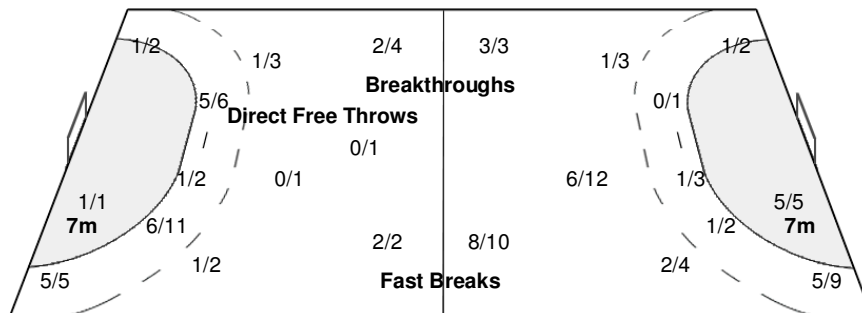

Changzhou

XIX Women's World Championship 2009

China

MON 7 DEC 2009
16:30

Preliminary Round Group D

Spectators: 5.000

Match Team Statistics

Match No: 35

KOR 33 - 25 CHN

(17 - 13) (16 - 12)

Referees: GATELIS M / MAZEIKA V (LTU)

CHN - P.R. of China

Shots Distribution

Players

Goals / Shots

2 WEI Q 1/1	3 GUO W	6 WANG R	8 LI Y 1/1	9 WU Y 6/6	10 WANG S 0/1	14 LIU X 0/1	1/1
1-Post						1-Post	1-Blocked
19 LI W 3/3	20 ZHAO J 0/1	21 ZHAO J 0/1	22 GONG Y 1/1	23 SHA Z 1/1			
2/2	0/1	2/2					
0/1	3/3	1/2					
		3-Blocked					

Team Goals / Shots

4/4	1/2
2/4	0/1
1/2	3/6
2-Post	4-Blocked

Offence