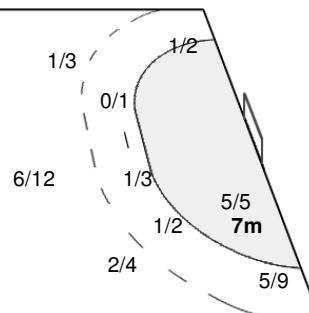

Defence

Goalkeepers Saves / Shots

0/3	0/2	0/1
3/9		3/4
2/8	4/7	2/13

1 XU M

0/2	0/1	
3/8		3/4
2/6	4/5	1/8

12 HUANG H

0/1	0/1	0/1
0/1		
0/2	0/2	1/5

Legend:

G/S Goals/Shots	% Efficiency	6m 6-metre Shots	7m 7-metre Shots	9m 9-metre Shots
S/S Saves/Shots	Wing Wing Shots	FB Fast Breaks	BT Breakthroughs	EX Exclusions
AS Assists	TF Technical Faults	ST Steals	BS Blocked Shots	TP Time Played
YC Yellow Cards	RC Red Cards	n/a not applicable	2Min 2 Minute Suspensions	
+ 2 Minute + 2 Minute Suspensions